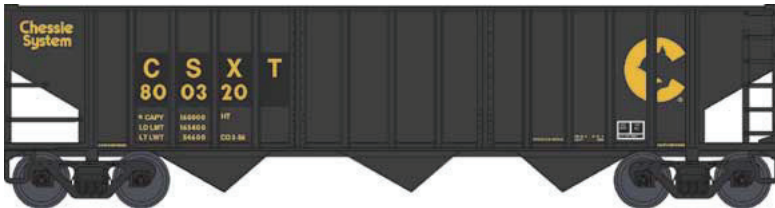

Chessie CSXT

- #41812 Road #800320
- #41813 Road #800325
- #41814 Road #800326
- #41815 Road #800329