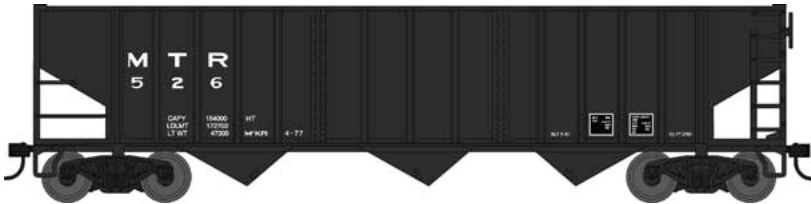

HO 70 Ton 14 Panel Hopper Cars - Ready To Run

Montour
#42491 Road #526
#42492 Road #553
#42493 Road #568