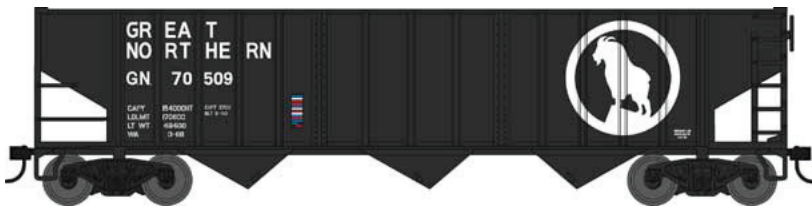

Great Northern
#42488 Road #70509
#42489 Road #70522
#42490 Road #70546