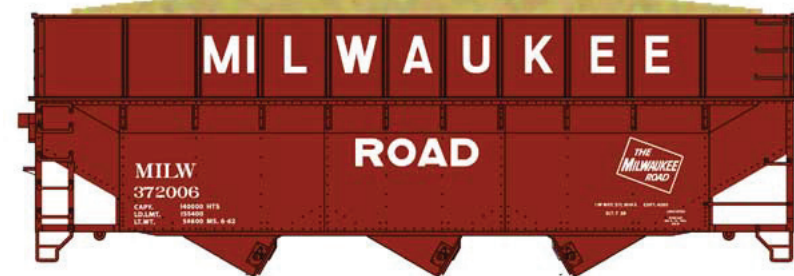

70T Offset
Wood Chip Hopper
w/Ribbed Extension
MILW RD
#60207 Road #372001
#60209 Road #372009