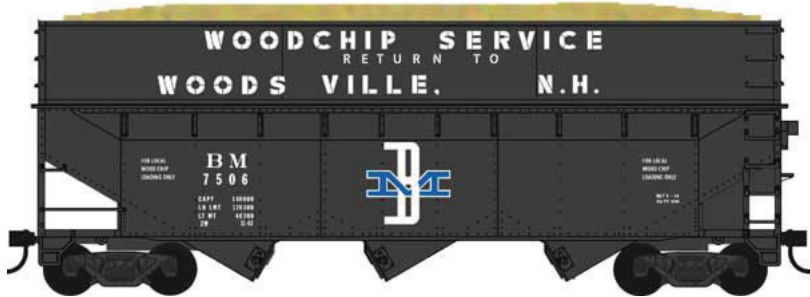

In Stock

HO Freight Car Kits

KIT INCLUDES: One piece plastic molded body, under frame, brake wheel, air tank, brake cylinder, triple valve, free rolling trucks with metal wheels, knuckle spring couplers, smooth painting, sharp lettering & car weights.

MSRP \$17.95 each

70 Ton Offset Wood Chip Hopper w/Smooth Extension
Canadian National
#60239 Road #860023
#60240 Road #860049
#60241 Road #860102

70T Offset Wood Chip Hopper w/Smooth Extension
B&M
#60242 Road #7503
#60243 Road #7506
#60244 Road #7519