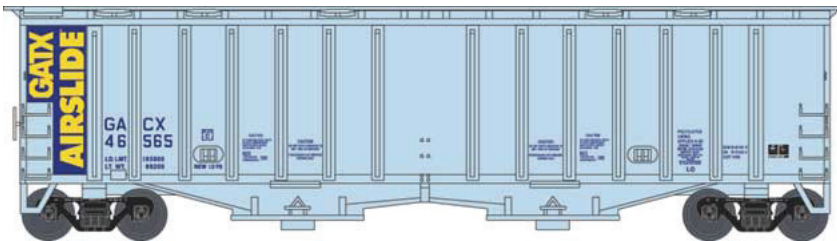

GATX

#37935 Road #46565
#37936 Road #46577
#37937 Road #46585