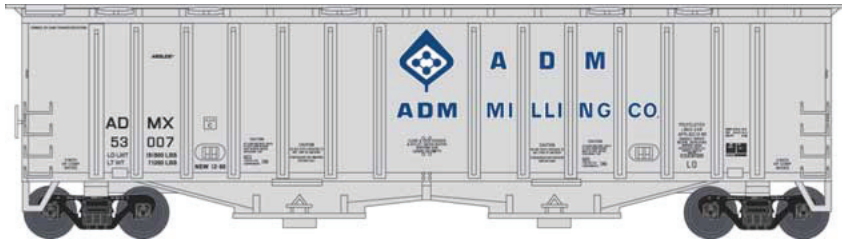

N Scale 2 Bay Airslide Hopper Cars

Ready to Run. Features: Crisp details and sharp painting and printing. Roller bearing trucks with Fox Valley Models metal wheels and body mounted knuckle couplers.

MSRP $19.95

Archer Daniels Midland

#37917 Road #53007
#37918 Road #53022
#37919 Road #53027