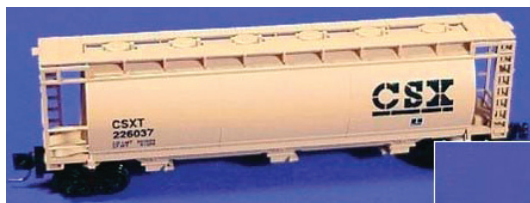

CSX

#37829 Road #226016
#37830 Road #226026
#37831 Road #226033