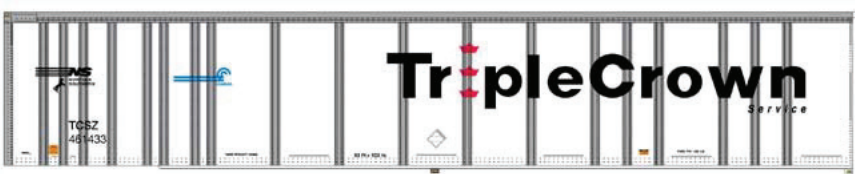

Platewall Roadrailer
Triple Crown Large CR/NS
#42101 Road #461433
#42102 Road #461477
#42103 Road #461493
#42104 Road #461501
#42105 Road #461505
#42106 Road #461506