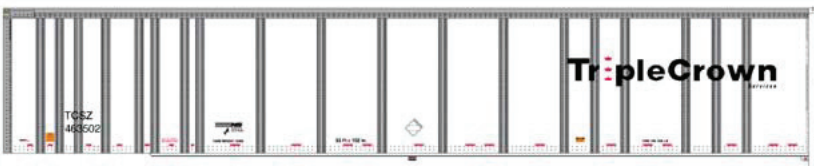

Platewall Roadrailer
Triple Crown Med. NS
#42116 Road #463502
#42117 Road #463510
#42118 Road #463523
#42119 Road #463528
#42120 Road #463533
#42121 Road #463544