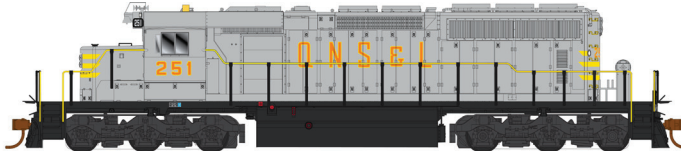

DC Analog Version \$199.95
Sound/DCC Version \$299.95

Delivery Jan 2019
Pre Orders Due April 13

HO GMD SD-40-2

CP Block Lettering SD40-3
#25049 Cab 5103
#25050 Cab 5106 "Golden Beaver"
#25051 Cab 5103 Sound
#25052 Cab 5106 "Golden Beaver" Sound

ICE ex/CP
#25053 Cab 6212 "City of Buffalo"
#25054 Cab 6213
#25055 Cab 6212 "City of Buffalo" Sound
#25056 Cab 6213 Sound

First Union Green and silver
#25057 Cab 3050
#25058 Cab 3052
#25059 Cab 3050 Sound
#25060 Cab 3052 Sound