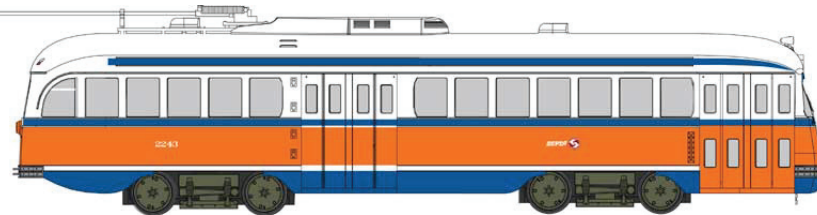

### HO PCC Kansas City Body Trolley

Our model features: injection molded plastic body, window glass, operating roof poles, operating headlight, DCC Ready with 21 pin plug, accurate painting and decorating, can motor drive with flywheel. Sound trolleys equipped with LOK Sound Decoders (DCC and Sound). We do not recommend LOK Sound for use on DC (analog) layouts.

MSRP \$169.95 w/Snd \$269.95

Phila Green

#12901 Car #2260

#12902 Car #2286

#12903 Car #2260 w/DCC & Sound

#12904 Car #2286 w/DCC & Sound

Phila "Gulf Oil"

#12905 Car #2240, ex Toronto