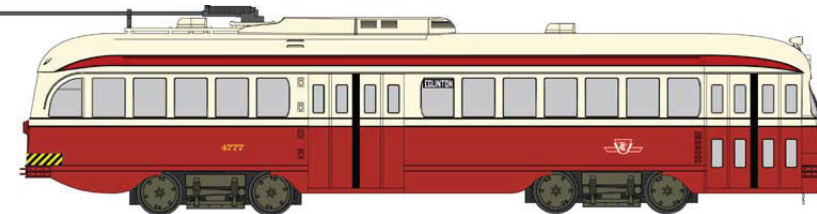

Phila "Gulf Oil"

#12905 Car #2240, ex Toronto

#12906 Car #2243, ex-Toronto

#12907 Car #2240, ex Toronto w/DCC & Sound

#12908 Car #2243, ex-Toronto w/DCC & Sound

Toronto

#12909 Car #4750

#12910 Car #4777

#12911 Car #4750 w/DCC & Sound

#12912 Car #4777 w/DCC & Sound