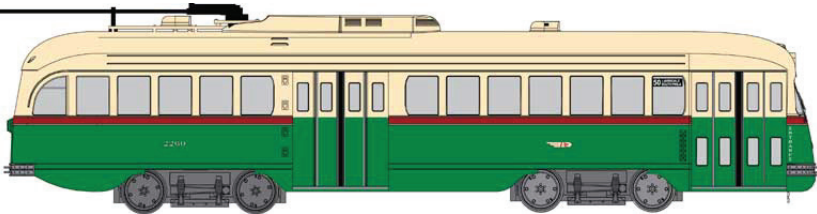

### HO PCC Kansas City Body Trolley

Our model features: injection molded plastic body, window glass, operating roof poles, operating headlight, DCC Ready with 21 pin plug, accurate painting and decorating, can motor drive with flywheel. Sound trolleys equipped with LOK Sound Decoders (DCC and Sound). We do not recommend LOK Sound for use on DC (analog) layouts.

MSRP \$169.95 w/Snd \$269.95

Phila Green

#12901 Car #2260

#12902 Car #2286

#12903 Car #2260 w/DCC & Sound

#12904 Car #2286 w/DCC & Sound

Phila "Gulf Oil"

#12905 Car #2240, ex Toronto