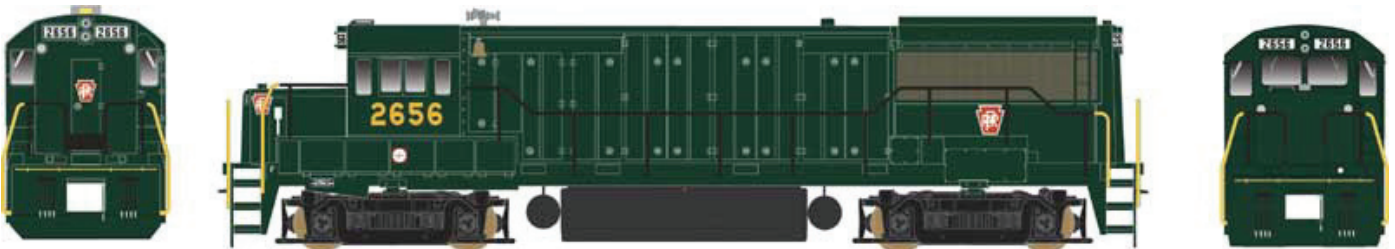

#24547 Cab #2804
#24548 Cab #2807

#24549 Cab w/Snd #2804
#24550 Cab w/Snd #2807

PRR Train Phone Equipped

Phase II, Deck Mounted Hand Rails

#24551 Cab #2519
#24552 Cab #2526

#24553 Cab w/Snd #2519
#24554 Cab w/Snd #2526

PRR

Phase IV, Side Mounted Handrails, Train Control Box

#24555 Cab #2651
#24556 Cab #2656

#24557 Cab w/Snd #2651
#24558 Cab w/Snd #2656

HO U-25b Locomotives

DC Analog Version \$199.95

Sound/DCC Version \$299.95