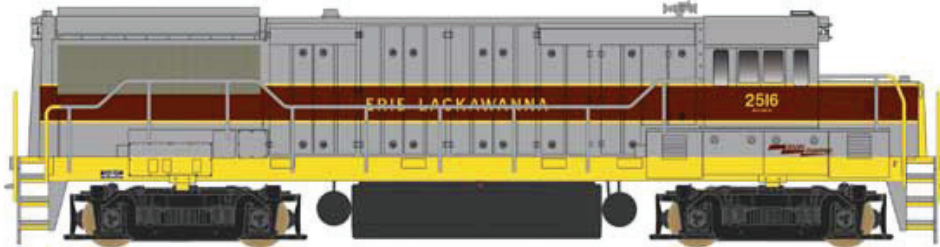

HO U-25b Locomotives

DC Analog Version \$199.95

Sound/DCC Version \$299.95

Ready To Run and Fully Detailed. New Upgraded Handrails (correct for all Phases), New 9'4" AAR B Trucks and Gearbox, Metal MU Hoses, air hoses, windshield wipers, grab irons, coupler lift bars, operating headlight, window glass, can motor, flywheels, nickel silver wheels with RP25 flanges, knuckle couplers. Available with sound and DCC or just DC. Analog (DC) version features NMRA 21 pin plug for DCC, DCC/Sound version features LokSound Select decoder.

(Stanchion Colors used for visual purposes only to show differences)

Erie Lackawanna Gray Roof

Phase IV, Railroad Shop Repaint Early 1970's Era, Side Mounted Handrails

#24513 Cab #2514
#24514 Cab #2516

#24515 Cab w/Snd #2514
#24516 Cab w/Snd #2516

Erie Lackawanna Black Roof

Phase IV, Side Mounted Handrails

#24517 Cab #2521
#24518 Cab #2523

#24519 Cab w/Snd #2521
#24520 Cab w/Snd #2523

Great Northern

Phase IV, Side Mounted Handrails, Shrouded Horn, Operating Beacon, Snow Plow