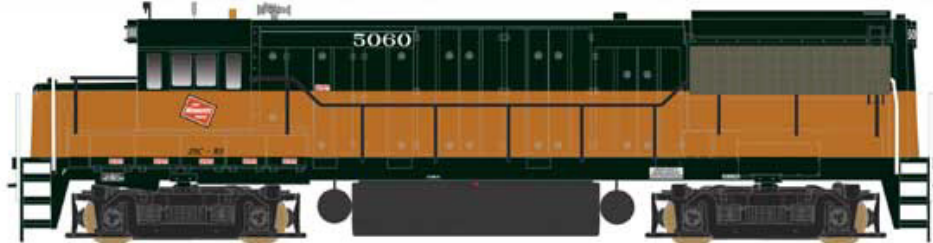

(Stanchion Colors used for visual purposes only to show differences)

Erie Lackawanna Gray Roof

Phase IV, Railroad Shop Repaint Early 1970's Era, Side Mounted Handrails

#24513 Cab #2514
#24514 Cab #2516

#24515 Cab w/Snd #2514
#24516 Cab w/Snd #2516

Erie Lackawanna Black Roof

Phase IV, Side Mounted Handrails

#24517 Cab #2521
#24518 Cab #2523

#24519 Cab w/Snd #2521
#24520 Cab w/Snd #2523

Great Northern

Phase IV, Side Mounted Handrails, Shrouded Horn, Operating Beacon, Snow Plow

#24521 Cab #2514
#24522 Cab #2517
#24523 Cab #2522

#24524 Cab w/Snd #2514
#24525 Cab w/Snd #2517
#24526 Cab w/Snd #2522

HO U-25b Locomotives

DC Analog Version \$199.95

Sound/DCC Version \$299.95

MILW Rd

Phase IV, Extended Walkway Boxes, Operating Beacon, Electronic Bell, Side Mounted Handrails, Snow Plow

#24527 Cab #5052
#24528 Cab #5054
#24529 Cab #5060

#24530 Cab w/Snd #5052
#24531 Cab w/Snd #5054
#24532 Cab w/Snd #5060

NYC

Phase IV, Split Windshield, Side Mounted Handrails, Updated Car body, Never done before in this phase