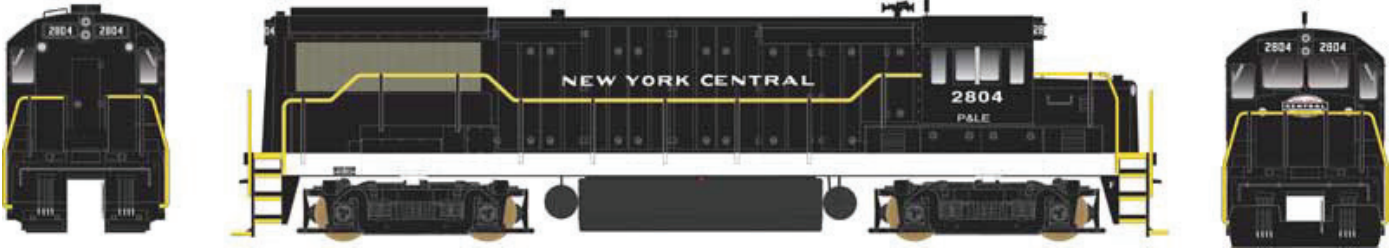

#24535 Cab #2561
#24536 Cab #2563
#24537 Cab #2566

#24538 Cab w/Snd #2561
#24539 Cab w/Snd #2563
#24540 Cab w/Snd #2566

P&LE

Phase IV, Side Mounted Handrails, Updated Car Body

#24541 Cab #2802
#24542 Cab #2805
#24543 Cab #2817

#24544 Cab w/Snd #2802
#24545 Cab w/Snd #2805
#24546 Cab w/Snd #2817

HO U-25b Locomotives

DC Analog Version \$199.95

Sound/DCC Version \$299.95

NYC/PLE

Phase IV, Split Windshield, Side Mounted Handrails, Never done before in this phase

#24547 Cab #2804
#24548 Cab #2807

#24549 Cab w/Snd #2804
#24550 Cab w/Snd #2807

PRR Train Phone Equipped

Phase II, Deck Mounted Hand Rails

#24551 Cab #2519
#24552 Cab #2526

#24553 Cab w/Snd #2519
#24554 Cab w/Snd #2526