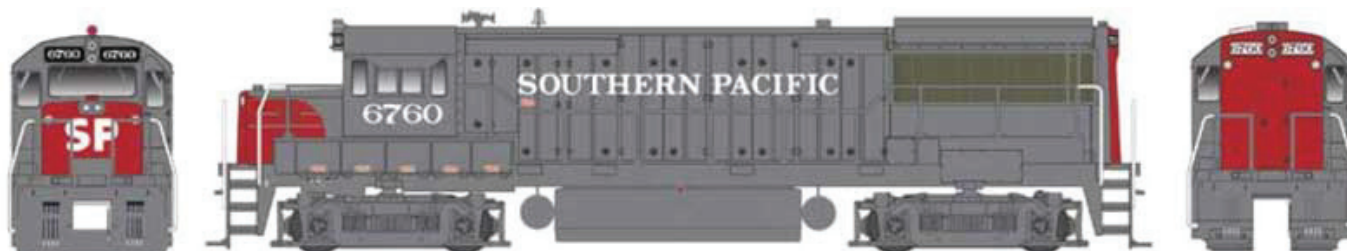

HO U-25b Locomotives

DC Analog Version $199.95

Sound/DCC Version $299.95

Southern Pacific

Phase II, Extended Walkway Boxes, Operating Pyle Gyro Light, Whip Antenna & Conduit

#24559 Cab #6760
#24560 Cab #6763
#24561 Cab #6767

#24562 Cab w/Snd #6760
#24563 Cab w/Snd #6763
#24564 Cab w/Snd #6767