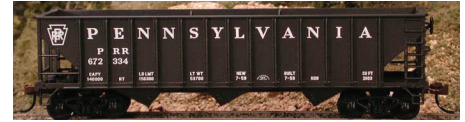

HO 70 Ton 12 Panel Hopper Cars

Ready to Run. Features: Crisp details and sharp painting and printing, metal wheels and knuckle couplers.

\$23.95 each
Due May, 2016

PRR H-39 Early
#41227 Rd #665000
#41228 Rd #665007
#41229 Rd #665235
#41230 Rd #665349
#41231 Rd #665370
#41232 Rd #665378