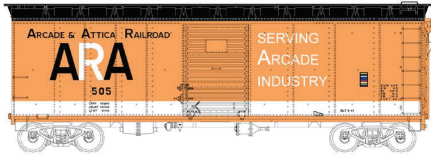

## HO 40' Single Door Box Cars

Ready to Run. Features: Crisp details and sharp painting and printing, metal wheels and knuckle couplers.

\$24.95 each  
Due May, 2016

ARA  
#41275 Road #505  
#41276 Road #507  
#41277 Road #510