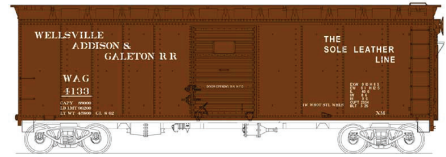

## HO 40' Single Door Box Cars

Ready to Run. Features: Crisp details and sharp painting and printing, metal wheels and knuckle couplers.

\$24.95 each  
Due May, 2016

ARA  
#41275 Road #505  
#41276 Road #507  
#41277 Road #510