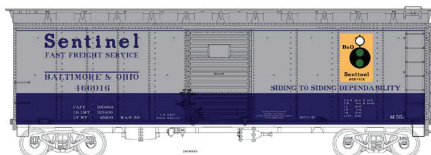

B&O Sentinel
#41293 Road #466006
#41294 Road #466016
#41295 Road #466024