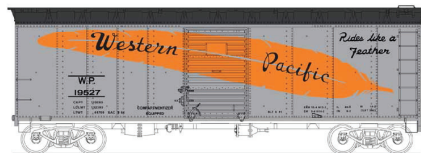

Western Pacific
#41290 Road #19527
#41291 Road #19528
#41292 Road #19529