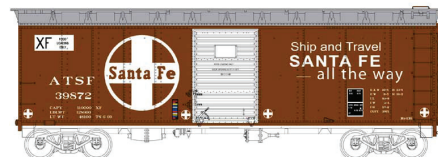

ATSF
#41299 Road #39830
#41300 Road #39857
#41301 Road #39872