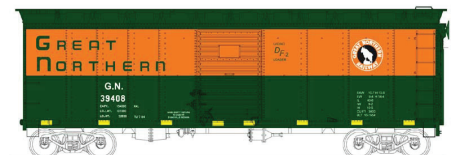

GN
#41305 Road #39408
#41306 Road #39410
#41307 Road #39414