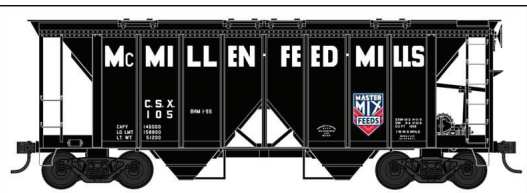

McMillen Feed Mills
#42759 Road #101 Blt 8-51 Repack 2-57
#42760 Road #105 Blt 8-51 Repack 2-57
#42761 Road #109 Blt 8-51 Repack 2-57