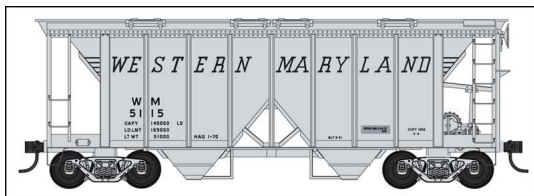

Western Maryland

#42777 Road #5115 Blt 9-51 Repack 2-72
#42778 Road #5124 Blt 9-51 Repack 2-72
#42779 Road #5136 Blt 9-51 Repack 2-72