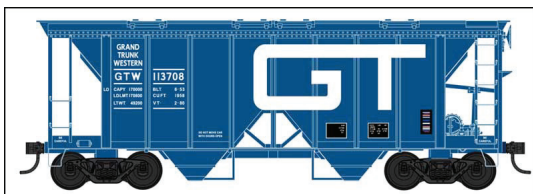

Grand Trunk Western
#42753 Road #113708 Blt 6-53 Repack 2-80
#42754 Road #113739 Blt 6-53 Repack 2-80
#42755 Road #113816 Blt 6-53 Repack 2-80