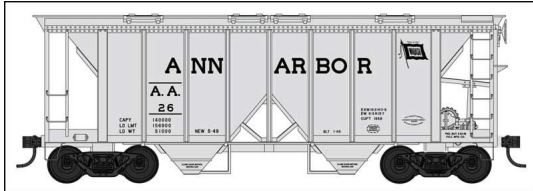

Delivery Late 2020
Pre order Deadline 3/13/2020

WWW.BOWSER-TRAINS.COM

HO 70 Ton 2 Bay Covered Hopper Cars

Ready to Run. Features: Crisp details and sharp painting and printing, metal wheels and knuckle couplers.
\$28..95 each