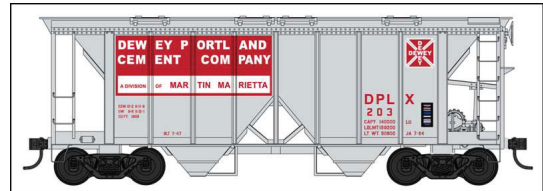

Dewey Portland Cement
#42750 Road #203 Blt 7-47 Repack 7-64
#42751 Road #208 Blt 7-47 Repack 7-64
#42752 Road #212 Blt 7-47 Repack 7-64