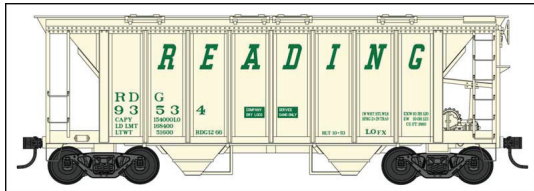

National Lead
#42762 Road #26708 Blt 1-50 Repack 3-70
#42763 Road #26712 Blt 1-50 Repack 3-70
#42764 Road #26720 Blt 1-50 Repack 3-70

Delivery Late 2020
Pre order Deadline 3/13/2020

WWW.BOWSER-TRAINS.COM

HO 70 Ton 2 Bay Covered Hopper Cars

Ready to Run. Features: Crisp details and sharp painting and printing, metal wheels and knuckle couplers.
\$28..95 each

Reading-sand car

#42765 Road #93534 Blt 10-53 Repack 12-66
#42766 Road #93539 Blt 10-53 Repack 12-66
#42767 Road #93541 Blt 10-53 Repack 12-66