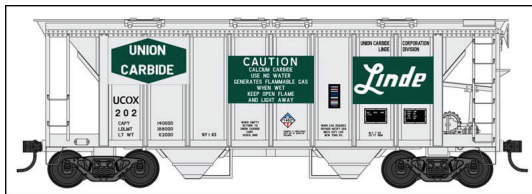

Union Carbide Linde

#42771 Road #202 Blt 7-54 Repack 1-63
#42772 Road #208 Blt 7-54 Repack 1-63
#42773 Road #210 Blt 7-54 Repack 1-63