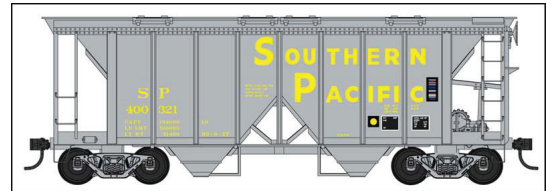

National Lead
#42762 Road #26708 Blt 1-50 Repack 3-70
#42763 Road #26712 Blt 1-50 Repack 3-70
#42764 Road #26720 Blt 1-50 Repack 3-70

Delivery Late 2020
Pre order Deadline 3/13/2020

WWW.BOWSER-TRAINS.COM

HO 70 Ton 2 Bay Covered Hopper Cars

Ready to Run. Features: Crisp details and sharp painting and printing, metal wheels and knuckle couplers.
\$28..95 each

Reading-sand car

#42765 Road #93534 Blt 10-53 Repack 12-66
#42766 Road #93539 Blt 10-53 Repack 12-66
#42767 Road #93541 Blt 10-53 Repack 12-66