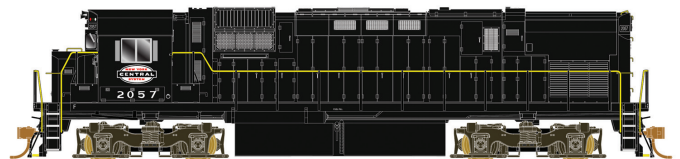

## HO C430 Locomotive

Features: Ready To Run and Detailed, Blackened metal wheels, Can motor with ywheels, Directional lighting, Golden-white LEDs, Hi-Ad and AAR 'B' Trucks, Painted handrails, Separately-applied grab irons and other details, Crisp painting and printing w/painted handrails, Two prototypically correct fuel tanks, Two air intake variations as per prototype, Kadee® knuckle couplers, Analog (DC) version features NMRA 8 pin plug for DCC, DCC/Sound version features LokSound Select Dual-Mode decoder, which allows locomotive to be used on DC as well as on DCC layouts.

MSRP: Analog (DC) \$199.95; w/DCC & Sound \$299.95

Demo

#23857 Road #430-1 #23860 Road #430-1 w/snd  
 #23858 Road #430-2 #23861 Road #430-2 w/snd  
 #23859 Road #430-3 #23862 Road #430-3 w/snd

NYC

#23863 Road #2051 #23866 Road #2051 w/snd  
 #23864 Road #2054 #23867 Road #2054 w/snd  
 #23865 Road #2057 #23868 Road #2057 w/snd