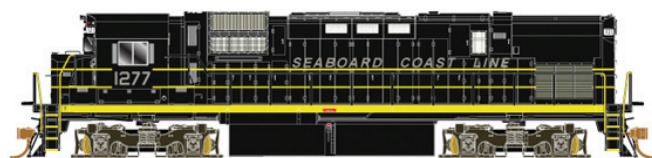

SCL

#23889 Road #1275 #23892 Road #1275 w/snd
#23890 Road #1276 #23893 Road #1276 w/snd
#23891 Road #1277 #23894 Road #1277 w/snd