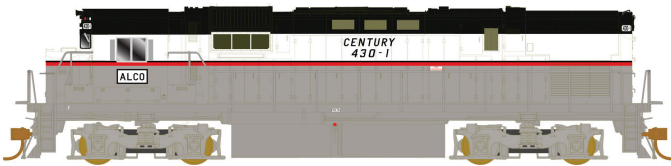

## HO C430 Locomotive

Features: Ready To Run and Detailed, Blackened metal wheels, Can motor with ywheels, Directional lighting, Golden-white LEDs, Hi-Ad and AAR 'B' Trucks, Painted handrails, Separately-applied grab irons and other details, Crisp painting and printing w/painted handrails, Two prototypically correct fuel tanks, Two air intake variations as per prototype, Kadee® knuckle couplers, Analog (DC) version features NMRA 8 pin plug for DCC, DCC/Sound version features LokSound Select Dual-Mode decoder, which allows locomotive to be used on DC as well as on DCC layouts.

MSRP: Analog (DC) \$199.95; w/DCC & Sound \$299.95

Demo

#23857 Road #430-1 #23860 Road #430-1 w/snd  
 #23858 Road #430-2 #23861 Road #430-2 w/snd  
 #23859 Road #430-3 #23862 Road #430-3 w/snd

NYC

#23863 Road #2051 #23866 Road #2051 w/snd  
 #23864 Road #2054 #23867 Road #2054 w/snd  
 #23865 Road #2057 #23868 Road #2057 w/snd