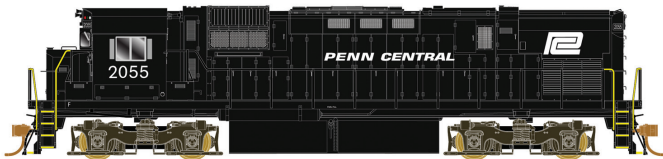

## HO C430 Locomotive

Features: Ready To Run and Detailed, Blackened metal wheels, Can motor with ywheels, Directional lighting, Golden-white LEDs, Hi-Ad and AAR 'B' Trucks, Painted handrails, Separately-applied grab irons and other details, Crisp painting and printing w/painted handrails, Two prototypically correct fuel tanks, Two air intake variations as per prototype, Kadee® knuckle couplers, Analog (DC) version features NMRA 8 pin plug for DCC, DCC/Sound version features LokSound Select Dual-Mode decoder, which allows locomotive to be used on DC as well as on DCC layouts.

MSRP: Analog (DC) \$199.95; w/DCC & Sound \$299.95

Demo

#23857 Road #430-1 #23860 Road #430-1 w/snd  
 #23858 Road #430-2 #23861 Road #430-2 w/snd  
 #23859 Road #430-3 #23862 Road #430-3 w/snd

NYC

#23863 Road #2051 #23866 Road #2051 w/snd  
 #23864 Road #2054 #23867 Road #2054 w/snd  
 #23865 Road #2057 #23868 Road #2057 w/snd