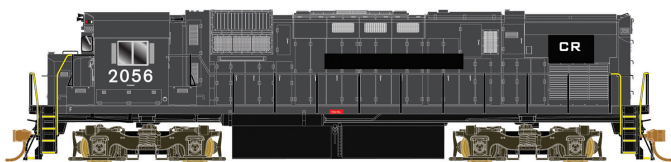

Conrail

#23881 Road #2053 #23883 Road #2053 w/snd
#23882 Road #2056 #23884 Road #2056 w/snd