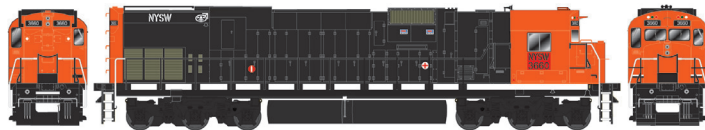

EXECUTIVE LINE

HO ALCo Century C-636
2nd Run

Ready To Run and Detailed. Features: air hoses, windshield wipers, grab irons, coupler lift bars, operating headlight, window glass, can motor, flywheels, nickel silver wheels with RP25 flanges and knuckle couplers. Analog (DC) version features NMRA 8 & 21 pin plug for DCC, DCC/Sound version features LokSound Select Dual-Mode decoder which allows locomotive to be used on DC as well as on DCC layouts.

DC Analog Version $199.95 Sound/DCC Version $299.95

Conrail

#23609 Road #6783	#23612 Road #6783 w/snd & dcc
#23610 Road #6787	#23613 Road #6787 w/snd & dcc
#23611 Road #6792	#23614 Road #6792 w/snd & dcc

M K Leasing

#23615 Road #5401	#23617 Road #5401 w/snd & dcc
#23616 Road #5402	#23618 Road #5402 w/snd & dcc

Cartier (Quebec Mining QCM)

#23619 Road # 77	#23622 Road # 77 w/snd & dcc
#23620 Road # 78	#23623 Road # 78 w/snd & dcc
#23621 Road # 79	#23624 Road # 79 w/snd & dcc

PC-Conrail Patch

#23627 Road #6786	#23631 Road #6786 w/snd & dcc
#23628 Road #6790	#23632 Road #6790 w/snd & dcc
#23629 Road #6791	#23633 Road #6791 w/snd & dcc
#23630 Road #6794	#23634 Road #6794 w/snd & dcc

NYSW

#23635 Road #3660	#23636 Road #3660 w/snd & dcc

SIXX

#23637 Road #77	#23638 Road #77 w/snd & dcc