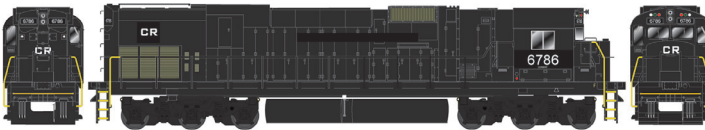

PC-Conrail Patch

#23627 Road #6786	#23631 Road #6786 w/snd & dcc
#23628 Road #6790	#23632 Road #6790 w/snd & dcc
#23629 Road #6791	#23633 Road #6791 w/snd & dcc
#23630 Road #6794	#23634 Road #6794 w/snd & dcc