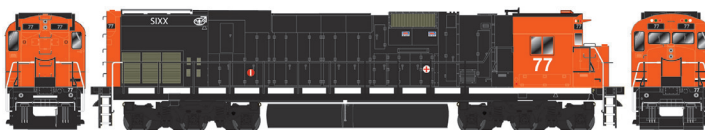

NYSW

#23635 Road #3660	#23636 Road #3660 w/snd & dcc