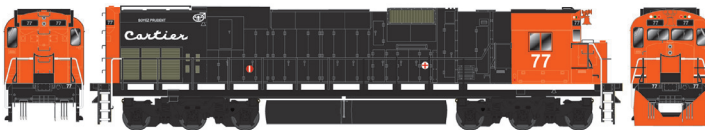

M K Leasing

#23615 Road #5401	#23617 Road #5401 w/snd & dcc
#23616 Road #5402	#23618 Road #5402 w/snd & dcc

Cartier (Quebec Mining QCM)

#23619 Road # 77	#23622 Road # 77 w/snd & dcc
#23620 Road # 78	#23623 Road # 78 w/snd & dcc
#23621 Road # 79	#23624 Road # 79 w/snd & dcc