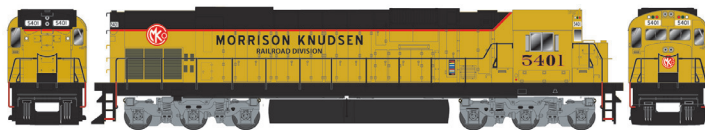

Conrail

#23609 Road #6783	#23612 Road #6783 w/snd & dcc
#23610 Road #6787	#23613 Road #6787 w/snd & dcc
#23611 Road #6792	#23614 Road #6792 w/snd & dcc