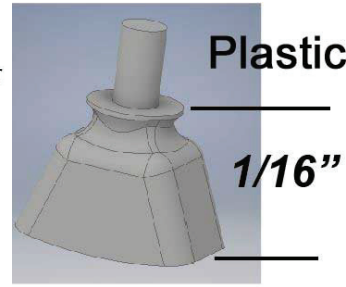

190-726

5 MU Hoses .025 mounting posts .078 Center to Center

Plastic! **BENDABLE** Paintable Glueable

#190-726 5 Line MU Hose Plastic 4pk \$3.25

#190-727

Locomotive Cab Ground Light Plastic 4pk \$1.95

Brake Chain Guide Plastic