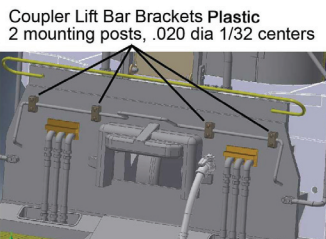

#190-729 Loco Coupler Lift Bar Mount Blocks 8pk $2.95