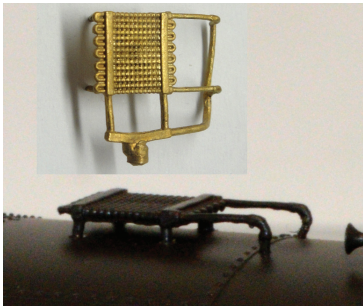

In Stock Now!

WWW.BOWSER-TRAINS.COM

HO Cal Scale Parts - Made in USA

Lost Wax Brass, Plastic Molded Detail Parts & Wire Form Parts

#190-646

Diesel Exhaust Stack Square 2Pcs Plastic \$2.75

#190-647

Diesel Exhaust Stack Oval 2Pcs Plastic \$2.75

#190-680

Unit Cab Nose Walk 2pcs \$6.95

#190-681

F Unit Steam Generator Exhaust Stacks 2pcs \$9.95

#190-684

F Unit Roof Mount Radiator SP&S Style Lengthwise Piping \$9.95

#190-701

Emergency Fuel Shut off Switch Surface mount 3pcs \$4.50

#190-702

Hancock Electric Whistle Type 4700 Brass \$4.50

#190-703

CNW Gong Headlight \$4.50

190-724

3 MU Hoses .025 mounting posts .078 Center to Center

Plastic! **BENDABLE** Paintable Glueable

#190-724 3 Line MU Hose Plastic 4pk #3.25

190-726

5 MU Hoses .025 mounting posts .078 Center to Center

Plastic! **BENDABLE** Paintable Glueable

#190-726 5 Line MU Hose Plastic 4pk \$3.25

#190-727

Locomotive Cab Ground Light Plastic 4pk \$1.95

Brake Chain Guide Plastic