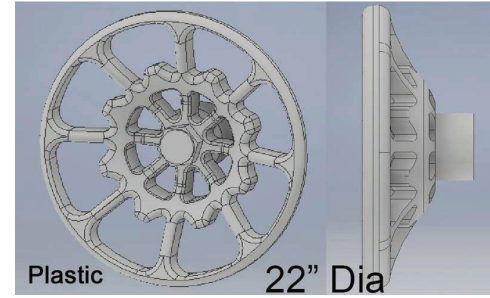

#190-731 Loco Door Handles 16 pk Plastic 5.5 in x .75 in 16pk \$2.95

Plastic #190-732 Loco Face Mount Steps 16.5 in x 8in 5pk \$2.95

In Stock Now!

WWW.BOWSER-TRAINS.COM

O Scale Cal Scale Parts - Made in USA

Lost Wax Brass, Plastic Molded Detail Parts & Wire Form Parts

Sand Filler Hatch
.130 w, .112 deep
x .054 high
Plastic

#190-733
Alco Sand Filler Hatches
Plastic 2pk
\$2.95

3/32" Dia
1/32" mounting post
Plastic

#190-734
Locomotive Polling Pockets
Plastic 8.5 in dia
\$2.95

20" Dia
Plastic

#190-735
Loco Brake Wheel Kidney
Bean 20in dia 2pk
\$2.95

Plastic 22" Dia

#190-736
Loco Brake Wheel 8 Spoke
Cast - Plastic 22 in dia 2pk
\$2.95