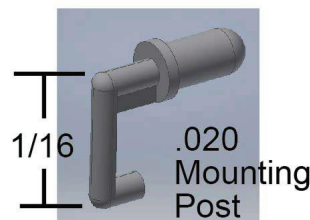

#190-728

Alco Brake Chain Guide Plastic 2pk \$2.95

#190-729 Loco Coupler Lift Bar Mount Blocks 8pk \$2.95

#190-730 Loco Air Hose w/Shut Off Valve 2pk \$2.95

Air Hose Plastic **Bendable** Paintable Glueable