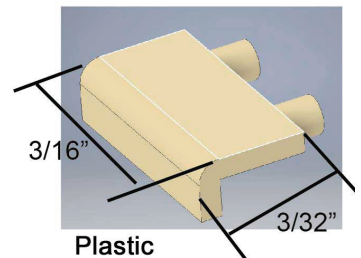

Plastic #190-732 Loco Face Mount Steps 16.5 in x 8in 5pk $2.95