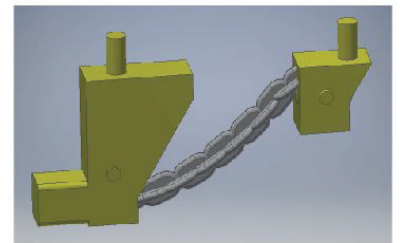

190-726

5 MU Hoses .025 mounting posts .078 Center to Center

Plastic! **BENDABLE** Paintable Glueable

#190-726 5 Line MU Hose Plastic 4pk \$3.25

#190-727

Locomotive Cab Ground Light Plastic 4pk \$1.95

Brake Chain Guide Plastic

#190-728

Alco Brake Chain Guide Plastic 2pk \$2.95

#190-729 Loco Coupler Lift Bar Mount Blocks 8pk \$2.95

#190-730 Loco Air Hose w/Shut Off Valve 2pk \$2.95

Air Hose Plastic **Bendable** Paintable Glueable