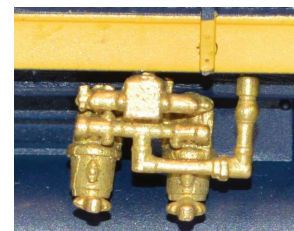

#190-660  
Air Dryer - Filter  
8 inch Diameter  
\$3.95

#190-661  
Cab Lights -  
Hollow  
\$4.50

#190-662  
Emergency Fuel  
Shut Off  
\$4.50

#190-663  
Oil Filter 6 inch  
\$4.25

#190-664  
Fuel Filter Single  
\$4.50