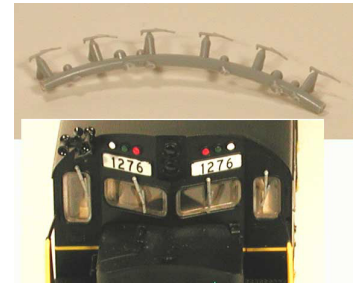

In Stock Now!

WWW.BOWSER-TRAINS.COM

HO Cal Scale Parts - Made in USA

Lost Wax Brass, Plastic Molded Detail Parts & Wire Form Parts

#190-611
Side Number Board
Southern Pacific
\$ 4.50

#190-612
Nathan K2 Air Horn
\$ 4.20

#190-613
Nathan K3HR3 Air
Horn
\$4.20

#190-614
Nathan P-5 5 Chime
Air Horn all forward
\$4.50

#190-616
MU Hoses Set
16 - Plastic
\$3.95

#190-617
Locomotive Brake Lever
2 Pcs - Plastic
\$1.95

#190-618
MU Receptacle Set
6pcs - Plastic
\$2.95

#190-619
Windshield Wipers
6pcs - Plastic
\$3.25

#190-620
Horn Mount Bracket
2pcs - Plastic
\$1.95

#190-621
Locomotive Air Hose
2pcs - Plastic
\$1.95

#190-622
Locomotive Fuel
Fillers 2 Short
2 Tall - Plastic
\$2.95