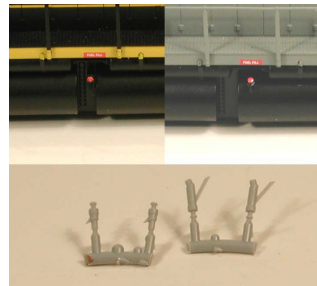

#190-622
Locomotive Fuel
Fillers 2 Short
2 Tall - Plastic
$2.95