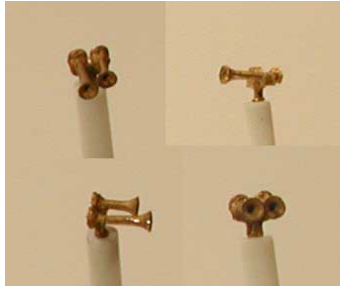

In Stock Now!

WWW.BOWSER-TRAINS.COM

HO Cal Scale Parts - Made in USA

Lost Wax Brass, Plastic Molded Detail Parts & Wire Form Parts

#190-611
Side Number Board
Southern Pacific
\$ 4.50

#190-612
Nathan K2 Air Horn
\$ 4.20

#190-613
Nathan K3HR3 Air
Horn
\$4.20

#190-614
Nathan P-5 5 Chime
Air Horn all forward
\$4.50

#190-616
MU Hoses Set
16 - Plastic
\$3.95

#190-617
Locomotive Brake Lever
2 Pcs - Plastic
\$1.95

#190-618
MU Receptacle Set
6pcs - Plastic
\$2.95