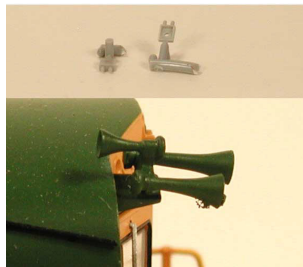

In Stock Now!

WWW.BOWSER-TRAINS.COM

HO Cal Scale Parts - Made in USA

Lost Wax Brass, Plastic Molded Detail Parts & Wire Form Parts

#190-611
Side Number Board
Southern Pacific
\$ 4.50

#190-612
Nathan K2 Air Horn
\$ 4.20

#190-613
Nathan K3HR3 Air
Horn
\$4.20

#190-614
Nathan P-5 5 Chime
Air Horn all forward
\$4.50

#190-616
MU Hoses Set
16 - Plastic
\$3.95

#190-617
Locomotive Brake Lever
2 Pcs - Plastic
\$1.95

#190-618
MU Receptacle Set
6pcs - Plastic
\$2.95

#190-619
Windshield Wipers
6pcs - Plastic
\$3.25

#190-620
Horn Mount Bracket
2pcs - Plastic
\$1.95

#190-621
Locomotive Air Hose
2pcs - Plastic
\$1.95

#190-622
Locomotive Fuel
Fillers 2 Short
2 Tall - Plastic
\$2.95