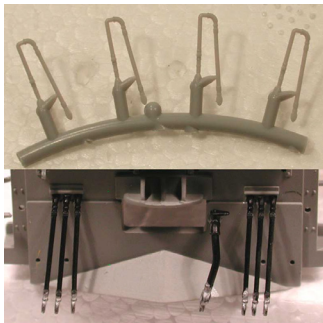

In Stock Now!

WWW.BOWSER-TRAINS.COM

HO Cal Scale Parts - Made in USA

Lost Wax Brass, Plastic Molded Detail Parts & Wire Form Parts

#190-611
Side Number Board
Southern Pacific
\$ 4.50

#190-612
Nathan K2 Air Horn
\$ 4.20

#190-613
Nathan K3HR3 Air
Horn
\$4.20

#190-614
Nathan P-5 5 Chime
Air Horn all forward
\$4.50

#190-616
MU Hoses Set
16 - Plastic
\$3.95

#190-617
Locomotive Brake Lever
2 Pcs - Plastic
\$1.95

#190-618
MU Receptacle Set
6pcs - Plastic
\$2.95