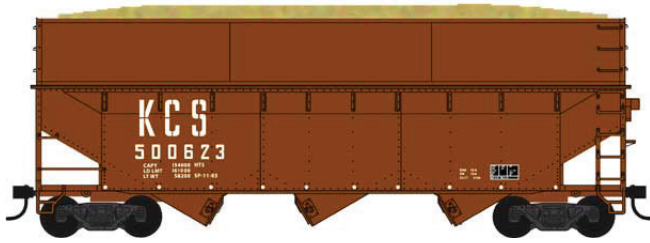

In Stock

HO 70 Ton Wood Chip Hopper Car Kits

KIT INCLUDES: One piece plastic molded body, under frame, brake wheel, air tank, brake cylinder, triple valve, free rolling trucks with metal wheels, knuckle spring couplers, smooth painting, sharp lettering & car weights.
#60000 series of kits include METAL WHEELS.

MSRP \$17.95 each

70T Offset Wood Chip Ribbed Ext
GTW

- #60210 Road #454003
- #60211 Road #454010
- #60212 Road #454014

70T Offset Wood Chip Smooth Ext
SLSF

- #60213 Road #5902
- #60214 Road #5913
- #60215 Road #5934

70T Offset Wood Chip Smooth Ext
CIRR

- #60216 Road #5201
- #60217 Road #5205
- #60218 Road #5206

70T Offset Wood Chip Ribbed Ext
SOO

- #60219 Road #68535
- #60220 Road #68571
- #60221 Road #68589

70T Offset Wood Chip Ribbed Ext
MP

- #60222 Road #591440
- #60223 Road #591507

In Stock

HO 70 Ton Wood Chip Hopper Car Kits

MSRP \$17.95 each

70T Offset Wood Chip Smooth Ext
KCS

- #60224 Road #500623
- #60225 Road #502815
- #60226 Road #502961