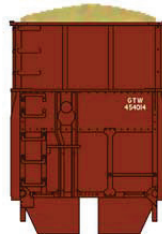

In Stock

HO 70 Ton Wood Chip Hopper Car Kits

KIT INCLUDES: One piece plastic molded body, under frame, brake wheel, air tank, brake cylinder, triple valve, free rolling trucks with metal wheels, knuckle spring couplers, smooth painting, sharp lettering & car weights.
#60000 series of kits include METAL WHEELS.

MSRP \$17.95 each

70T Offset Wood Chip Ribbed Ext
GTW

- #60210 Road #454003
- #60211 Road #454010
- #60212 Road #454014

70T Offset Wood Chip Smooth Ext
SLSF

- #60213 Road #5902
- #60214 Road #5913
- #60215 Road #5934