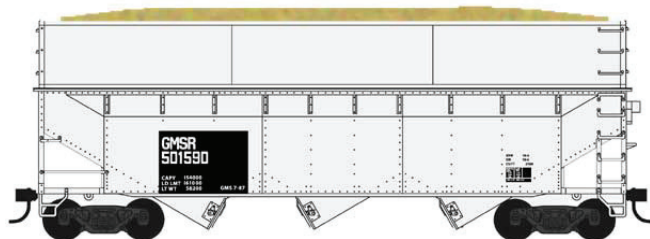

In Stock

HO 70 Ton Wood Chip Hopper Car Kits

KIT INCLUDES: One piece plastic molded body, under frame, brake wheel, air tank, brake cylinder, triple valve, free rolling trucks with metal wheels, knuckle spring couplers, smooth painting, sharp lettering & car weights.
#60000 series of kits include METAL WHEELS.

- #60222 Road #591440
- #60223 Road #591507

In Stock

HO 70 Ton Wood Chip Hopper Car Kits

MSRP \$17.95 each

70T Offset Wood Chip Smooth Ext
KCS

- #60224 Road #500623
- #60225 Road #502815
- #60226 Road #502961

70T Offset Wood Chip Smooth Ext
SAL

- #60227 Road #36020
- #60228 Road #36095
- #60229 Road #36157

70T Offset Wood Chip Ribbed Ext
AD&N

- #60230 Road #121
- #60231 Road #147
- #60232 Road #173

70T Offset Wood Chip Smooth Ext
GMSR