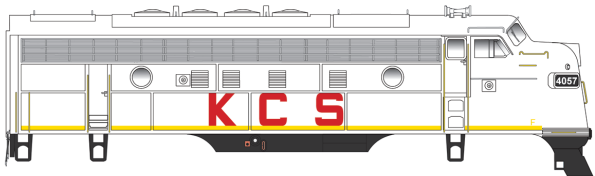

- #24048 F-7a Kansas City Southern #4057 $179.95
- #24049 F-7a Kansas City Southern #4059 $179.95
- #24050 F-7a Kansas City Southern #4057 w/ Lok Sound $279.95
- #24051 F-7a Kansas City Southern #4059 w/ Lok Sound $279.95