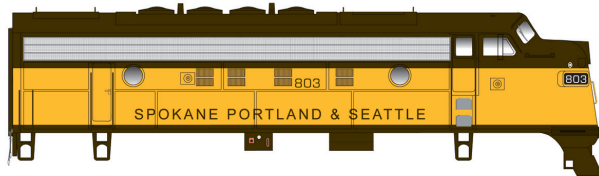

- #24072 F-7a SP&S #803 $179.95
- #24073 F-7a SP&S #805 $179.95
- #24074 F-7a SP&S #803 w/ Lok Sound $279.95
- #24075 F-7a SP&S #805 w/ Lok Sound $279.95