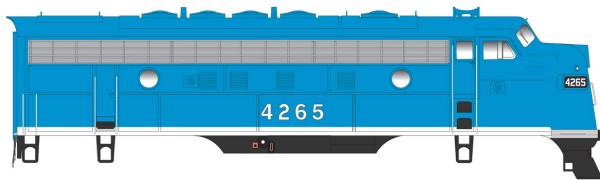

"Executive Line" HO EMD F-7a and F-9a Locos

Due Late Spring 2014

Features: air hoses, windshield wipers, grab irons, coupler lift bars, operating headlight, window glass, can motor, flywheels, nickel silver wheels with RP25 flanges and KD® couplers. Analog (DC) version features NMRA 8 & 21 pin plug for DCC, DCC/Sound version features LokSound Select Dual-Mode decoder which allows locomotive to be used on DC as well as on DCC layouts