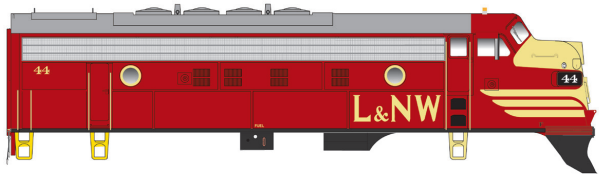

- #24052 F-7a Louisiana & North West Railroad #44 $179.95
- #24053 F-9a Louisiana & North West Railroad #46 $179.95
- #24054 F-7a Louisiana & North West Railroad #44 w/ Lok Sound $279.95
- #24055 F-9a Louisiana & North West Railroad #46 w/ Lok Sound $279.95