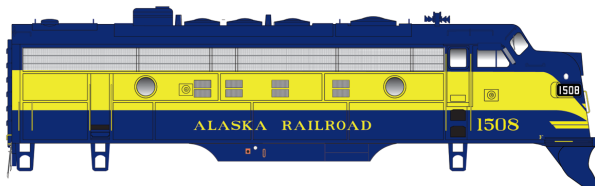

- #24044 F-7a Alaska Railroad #1506 $179.95
- #24045 F-7a Alaska Railroad #1508 $179.95
- #24046 F-7a Alaska Railroad #1506 w/ Lok Sound $279.95
- #24047 F-7a Alaska Railroad #1508 w/ Lok Sound $279.95