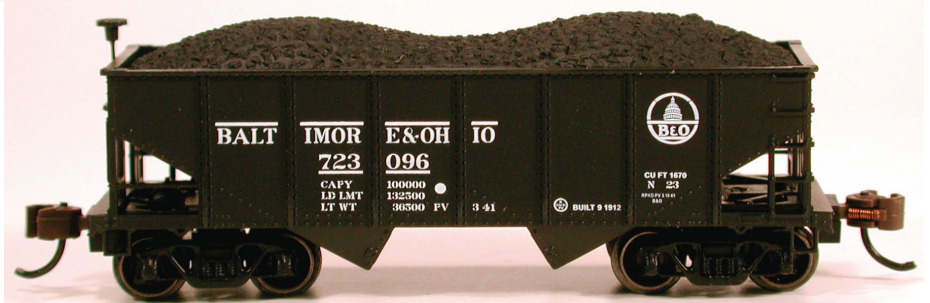

In Stock Now!

WWW.BOWSER-TRAINS.COM

HO Freight Car Kits & N Scale Freight Cars - Made in USA

KIT INCLUDES: One piece plastic molded body, under frame, brake wheel, air tank, brake cylinder, triple valve, free rolling trucks with metal wheels and knuckle couplers.

N Scale GLA Type 2-Bay Hopper
PRR Circle Keystone
#37711 Road #204632
#37712 Road #204695
#37713 Road #206128

N Scale Ready to Run
Freight Cars
\$19.95 each

N Scale GLA Type 2-Bay Hopper
B&O Ex-BR&P
#37714 Road #723033
#37715 Road #723058
#37716 Road #723096

HO 55 Ton Fishbelly Hopper
Reading (Anthracite)
#56982 Road #80408
#56983 Road #80411
#56984 Road #80462
#56985 Road #80502
#56986 Road #80528
#56987 Road #80588

HO 70 Ton 12 Panel
Triple Hopper
Conrail
#56976 Road #435856
#56977 Road #435859
#56978 Road #435892