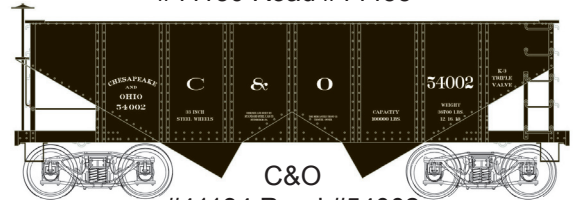

C&O
#41134 Road #54002
#41135 Road #54004
#41136 Road #54007