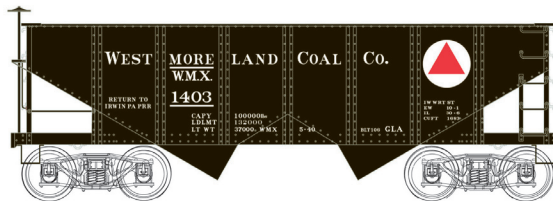

Westmoreland Coal Co
#41149 Road #1403
#41150 Road #1413
#41151 Road #1433