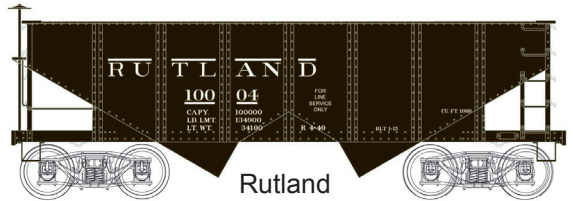

CN Brown
 #41140 Road #117012
 #41141 Road #117022
 #41142 Road #117032

Rutland
 #41146 Road #10004
 #41147 Road #10024
 #41148 Road #10044

Features:
 One piece plastic molded body, under frame, brake wheel, air tank, brake cylinder, triple valve, free rolling trucks with metal wheels and knuckle couplers