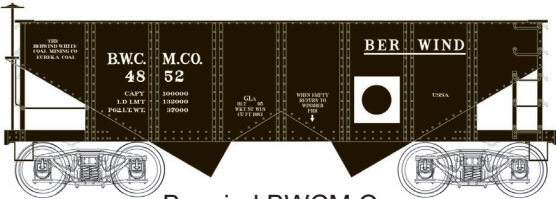

HO RTR GLa 2 Bay Hopper Car

Berwind BWCM Co
 #41119 Road #4852
 #41120 Road #4853
 #41121 Road #4854

Berwind NRBX
 #41125 Road #1978
 #41126 Road #1979
 #41127 Road #1980

Buffalo Creek & Gauley
 #41131 Road #1545
 #41132 Road #1550
 #41133 Road #1560