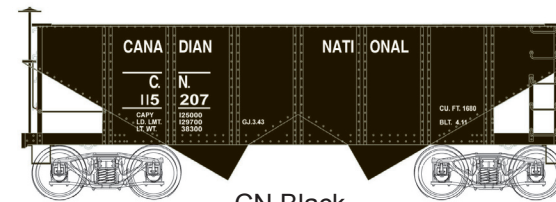

HO RTR GLa 2 Bay Hopper Car

Berwind BWCM Co
 #41119 Road #4852
 #41120 Road #4853
 #41121 Road #4854

Berwind NRBX
 #41125 Road #1978
 #41126 Road #1979
 #41127 Road #1980

Buffalo Creek & Gauley
 #41131 Road #1545
 #41132 Road #1550
 #41133 Road #1560