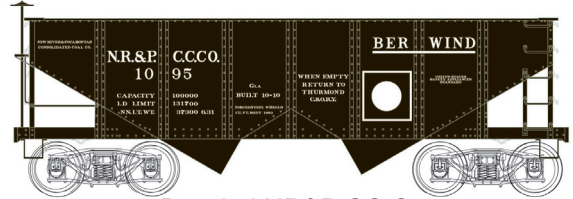

Berwind NR&P CC Co
#41122 Road #1095
#41123 Road #1096
#41124 Road #1097