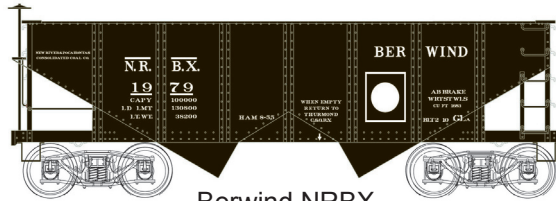

HO RTR GLa 2 Bay Hopper Car

Berwind BWCM Co
 #41119 Road #4852
 #41120 Road #4853
 #41121 Road #4854

Berwind NRBX
 #41125 Road #1978
 #41126 Road #1979
 #41127 Road #1980

Buffalo Creek & Gauley
 #41131 Road #1545
 #41132 Road #1550
 #41133 Road #1560