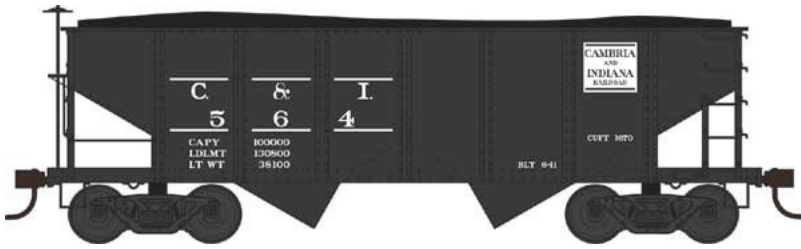

HO GLa 2 Bay Hopper Cars - Ready To Run

Ready to Run. Features: Crisp details and sharp painting and printing, metal wheels and knuckle couplers.

MSRP \$24.95

Baltimore & Ohio Capitol Dome Scheme

- #41848 Road #723022
- #41849 Road #723044
- #41850 Road #723053
- #41851 Road #724001
- #41852 Road #724018
- #41853 Road #724039

BR&P Late Scheme

- #41863 Road #40508
- #41864 Road #40512
- #41865 Road #40526
- #41866 Road #40537
- #41867 Road #40539
- #41868 Road #40561

HO GLa 2 Bay Hopper Cars - Ready To Run

Cambria & Indiana (Original Order)