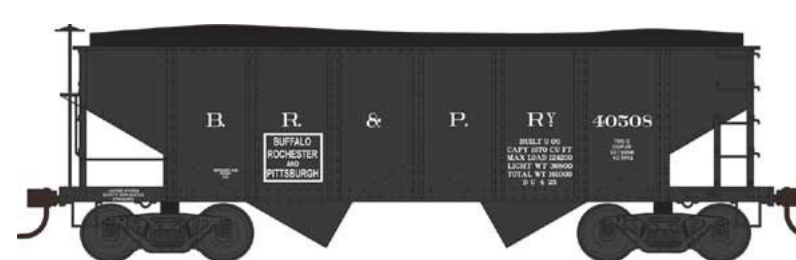

HO GLa 2 Bay Hopper Cars - Ready To Run

Ready to Run. Features: Crisp details and sharp painting and printing, metal wheels and knuckle couplers.

MSRP \$24.95

Baltimore & Ohio Capitol Dome Scheme

- #41848 Road #723022
- #41849 Road #723044
- #41850 Road #723053
- #41851 Road #724001
- #41852 Road #724018
- #41853 Road #724039

Blue Coal D&H (Fantasy)

- #41854 Road #121242
- #41855 Road #121247
- #41856 Road #121263

Blue Coal DL&W (Fantasy)

- #41857 Road #81352
- #41858 Road #81468
- #41859 Road #81498

Blue Coal RDG (Fantasy)

- #41860 Road #82155
- #41861 Road #82185
- #41862 Road #82158

BR&P Late Scheme

- #41863 Road #40508
- #41864 Road #40512
- #41865 Road #40526
- #41866 Road #40537
- #41867 Road #40539
- #41868 Road #40561

HO GLa 2 Bay Hopper Cars - Ready To Run

Cambria & Indiana (Original Order)