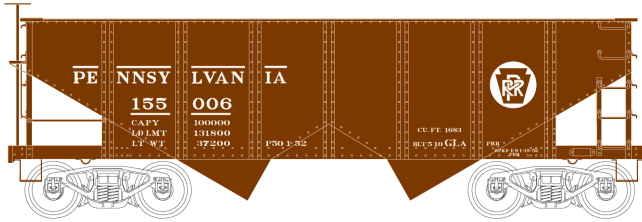

HO RTR GLa 2 Bay Hopper Car

One piece plastic molded body, under frame, brake wheel, air tank, brake cylinder, triple valve, free rolling trucks with metal wheels and knuckle couplers.

\$23.95 each

Pennsylvania-Circle Keystone
 #40901 Road #155006
 #40902 Road #155134
 #40903 Road #155179
 #40904 Road #161080
 #40905 Road #161126
 #40906 Road #161151