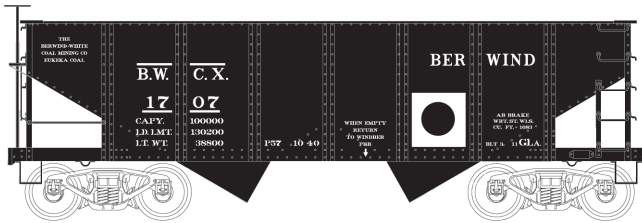

Berwind White Mining Company
#40920 Road #1707
#40921 Road #1744
#40922 Road #1749