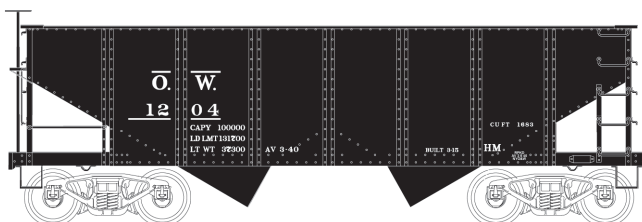

New York Ontario & Western
#40923 Road #1204
#40924 Road #1237
#40925 Road #1246