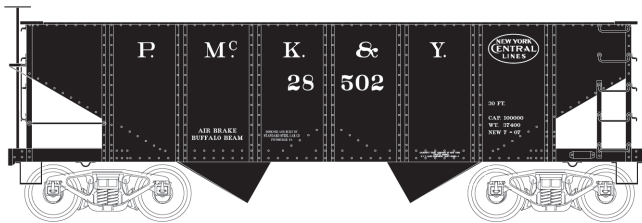

Pittsburgh McKeesport & Youghiogheny
#40917 Road #28502
#40918 Road #28527
#40919 Road #28544