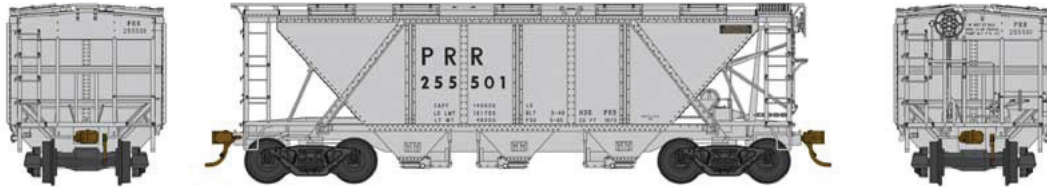

## HO H-30 Covered Hopper Cars

PRR Circle Keystone Red w/Raise Roof Walk

- #41478 Road #255278
- #41479 Road #255286
- #41480 Road #255300
- #41481 Road #255314
- #41482 Road #255335
- #41483 Road #255409