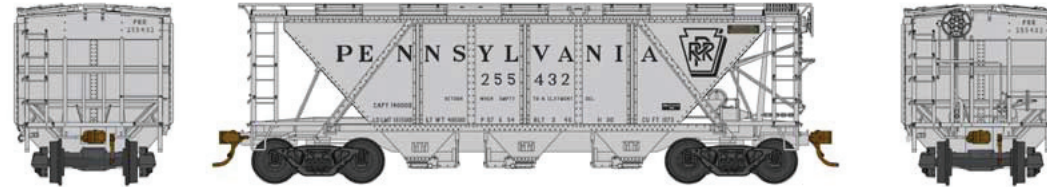

PRR Shadow Keystone Gray w/Raised Roof Walk

- #41487 Road #255432
- #41488 Road #255517
- #41489 Road #255529