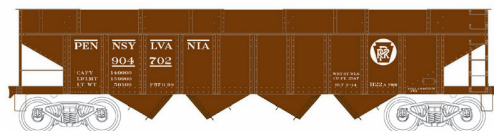

H22a PRR Circle Keystone Coke Car
#41224 Road #904702
#41225 Road #904703
#41226 Road #904704