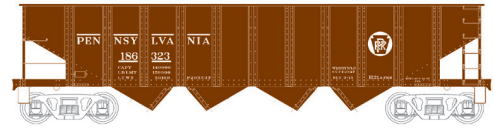

H21a PRR Circle Keystone
#41206 Road #186323 #41207 Road #186324
#41208 Road #186325 #41209 Road #186424
#41210 Road #186425 #41211 Road #186426