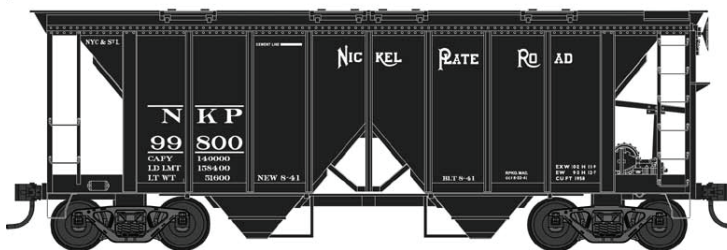

N Scale 70 Ton 2 Bay Covered Hopper Cars

Features: One piece plastic molded body, under frame, brake wheel, brake wheel, air tank, brake cylinder, triple valve, knuckle couplers, metal wheels, and add on grab irons.

Southern Pacific
#38286 Road #400298
#38287 Road #400304
#38288 Road #400321

Southern
#38289 Road #319022
#38290 Road #319070
#38291 Road #319081

Union Carbide
#38292 Road #205
#38293 Road #209
#38294 Road #214

DT&I
#38295 Road #80002
#38296 Road #80005
#38297 Road #80008

Nickel Plate Road
#38298 Road #99800
#38299 Road #99802
#38300 Road #99804