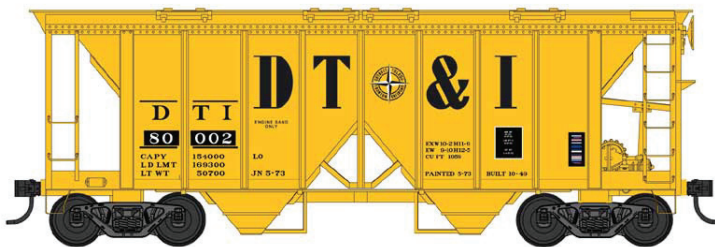

DT&I
#38295 Road #80002
#38296 Road #80005
#38297 Road #80008