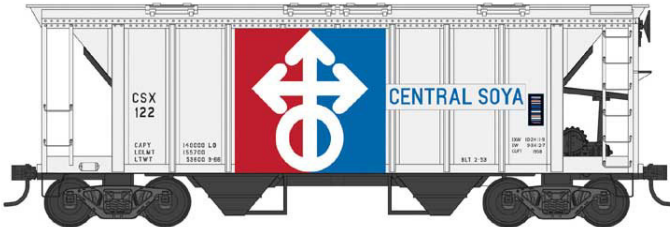

Central Soya
#38268 Road #122
#38269 Road #130
#38270 Road #135