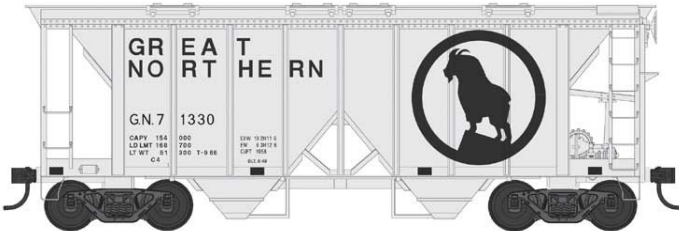

Great Northern
#38274 Road #1330
#38275 Road #1339
#38276 Road #1348