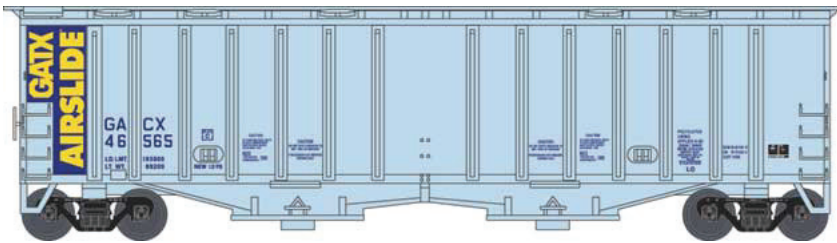

GATX

#37935 Road #46565
#37936 Road #46577
#37937 Road #46585