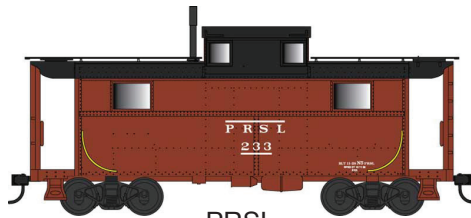

PRSL
#38095 Road #233
#38096 Road #242