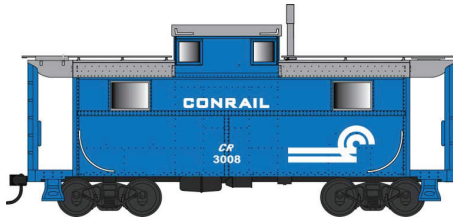

Conrail MOW
#38075 Road #30008