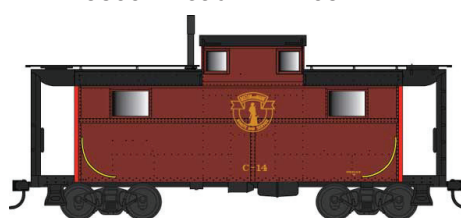

Bowser Mfg. Co., Inc., 1302 Jordan Ave, Montoursville, PA 17754
Phone: 570-368-2379 Fax: 570-368-5046 www.Bowser-Trains.com