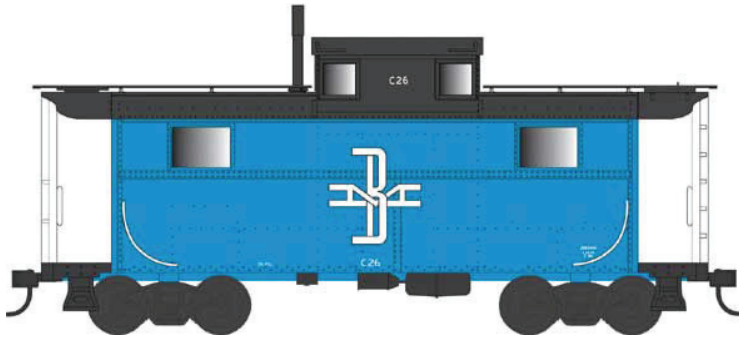

Delivery
November 2017

Pre order Deadline
3/31/17

N N5 Caboose

Ready to Run. Features: Crisp details and sharp painting and printing. Roller bearing trucks with Fox Valley Models metal wheels and body mounted knuckle couplers.

MSRP \$24.95 each

with Antenna \$32.95 each

Boston & Maine
#37880 Road #C26
#37881 Road #C29

Conrail
#37882 Road #20012
#37883 Road #22957

Detroit & Mackinac
#37884 Road #205
#37885 Road #206

Long Island
#37886 Road #1
#37887 Road #2