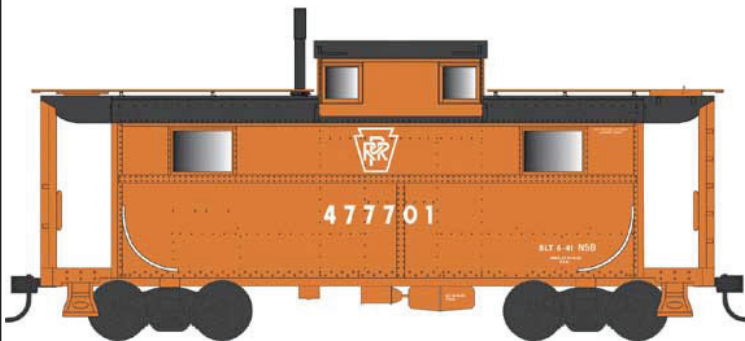

PRR Keystone Focal Orange
#37912 Road #477701
#37913 Road #477746