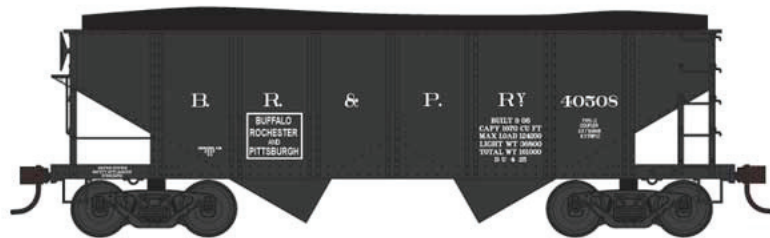

BR&P Late Scheme

#37959 Road #40508
#37960 Road #40512
#37961 Road #40526
#37962 Road #40537
#37963 Road #40539
#37964 Road #40561