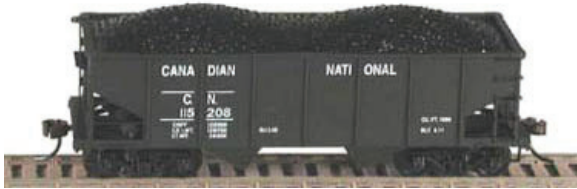

Canadian National (Black)
#37726 Road #115316
#37727 Road #115392
#37728 Road #115424