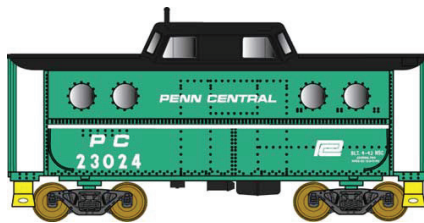

Penn Central Green
#37805 Road #23024
#37806 Road #23034
#37807 Road #23332