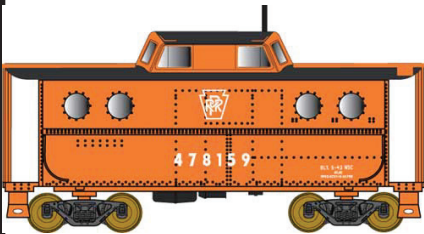

Delivery July 2016

Pre order Deadline 11/13/15

N Scale N5c Caboose

Ready to Run. Features: Crisp details and sharp painting and printing. Roller bearing trucks with Fox Valley Models metal wheels and body mounted knuckle couplers.

MSRP \$24.95 each with Antenna \$32.95 each

Pennsylvania
#37784 Road #477835
#37785 Road #477841
#37786 Road #477842

Pennsylvania, w/black roof
#37787 Road #477855
#37788 Road #477859
#37789 Road #477886

Pennsylvania, w/black roof
#37790 Road #477983
#37791 Road #477984
#37792 Road #477987

PRR Keystone, Orange
#37793 Road #477874
#37794 Road #477911
#37795 Road #478159

Pennsylvania with antenna
#37796 Road #477822
#37797 Road #477829
#37798 Road #477830