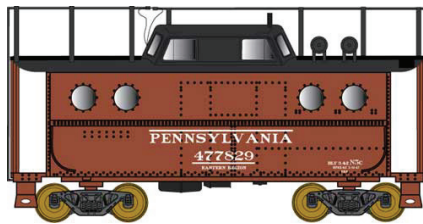

Delivery July 2016

Pre order Deadline 11/13/15

N Scale N5c Caboose

Ready to Run. Features: Crisp details and sharp painting and printing. Roller bearing trucks with Fox Valley Models metal wheels and body mounted knuckle couplers.

MSRP \$24.95 each with Antenna \$32.95 each

Pennsylvania
#37784 Road #477835
#37785 Road #477841
#37786 Road #477842

Pennsylvania, w/black roof
#37787 Road #477855
#37788 Road #477859
#37789 Road #477886

Pennsylvania, w/black roof
#37790 Road #477983
#37791 Road #477984
#37792 Road #477987

PRR Keystone, Orange
#37793 Road #477874
#37794 Road #477911
#37795 Road #478159

Pennsylvania with antenna
#37796 Road #477822
#37797 Road #477829
#37798 Road #477830