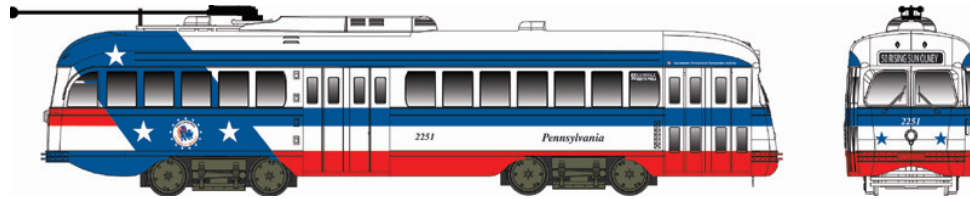

HO Kansas City Post-War All-Electric PCC BiCentennial Streetcars

BiCentennial Georgia

- #12951 Car #2276 DC Power Destination Sign: 50 RISING SUN - OLNEY
- #12952 Car #2280 DC Power Destination Sign: 60 RICHMOND WESTMORELAND
- #12953 Car #2276 DCC & Sound Destination Sign: 50 RISING SUN - OLNEY
- #12954 Car #2280 DCC & Sound Destination Sign: 60 RICHMOND WESTMORELAND

BiCentennial Massachusetts

- #12955 Car #2273 DC Power Destination Sign: 50 RISING SUN - KNORR
- #12956 Car #2277 DC Power Destination Sign: 50 RISING SUN - OLNEY
- #12957 Car #2273 DCC & Sound Destination Sign: 50 RISING SUN - KNORR
- #12958 Car #2277 DCC & Sound Destination Sign: 50 RISING SUN - OLNEY

BiCentennial New Hampshire

- #12959 Car #2270 DC Power Destination Sign: 6 BROAD-OLNEY SUBWAY
- #12960 Car #2278 DC Power Destination Sign: 50 RISING SUN - OLNEY
- #12961 Car #2270 DCC & Sound Destination Sign: 6 BROAD-OLNEY SUBWAY
- #12962 Car #2278 DCC & Sound Destination Sign: 50 RISING SUN - OLNEY