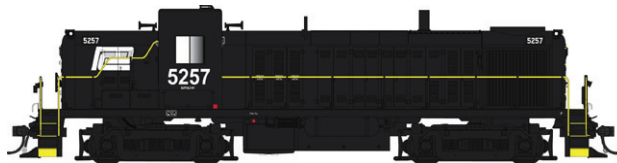

#25613 Penn Central Phase 1 #5257
#25614 Penn Central Phase 1 #5263
#25615 Penn Central Phase 1 #5257 w/Snd
#25616 Penn Central Phase 1 #5263 w/Snd