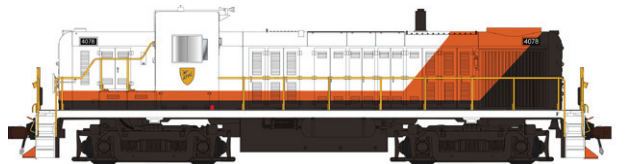

#25589 D&H EX P&W Phase 1 #4071
#25590 D&H EX P&W Phase 1 #4078
#25591 D&H EX P&W Phase 1 #4071 w/Snd
#25592 D&H EX P&W Phase 1 #4078 w/Snd