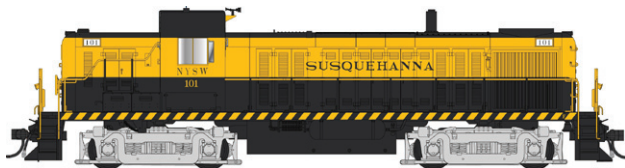

ALCo RS-3 Locomotive

Ready To Run with Locomotive specific details: air hoses, windshield wipers, grab irons, coupler lift bars, operating headlight, window glass, fuel tank, can motor, flywheels, blackened wheels with RP25 flanges and knuckle couplers. Analog (DC) version features 21 pin plug for DCC. DCC/Sound version features LokSound V5 decoder.

\$229.95 for DC, \$329.95 for Sound

Pre orders due 8/9/24
Delivery expected Fall 2025

#25603 G&J Phase 1 #4116
#25604 G&J Phase 1 #4116 w/Snd

#25605 L&HR Phase 1 #7
#25606 L&HR Phase 1 #8
#25607 L&HR Phase 1 #7 w/Snd
#25608 L&HR Phase 1 #8 w/Snd