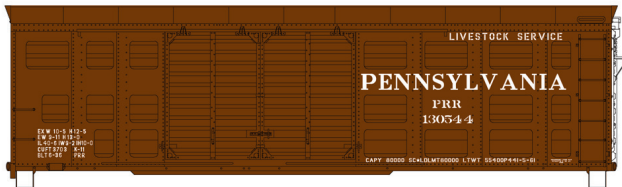

HO RTR K11 Stock & X31f Turtle Roof Box Cars

One piece plastic molded body, under frame, brake wheel, air tank, brake cylinder, triple valve, free rolling trucks with metal wheels and knuckle couplers. \$24.95 each

K11 Stock Car

PRR Silver Roof
 #41035 Road #130530
 #41036 Road #130541
 #41037 Road #130546

PRR Brown Roof
 #41038 Road #130544
 #41039 Road #130531
 #41040 Road #130535

X31f Turtle Roof Box Car

PRR Circle Keystone
 #41065 Road #81201
 #41066 Road #81211
 #41067 Road #81221