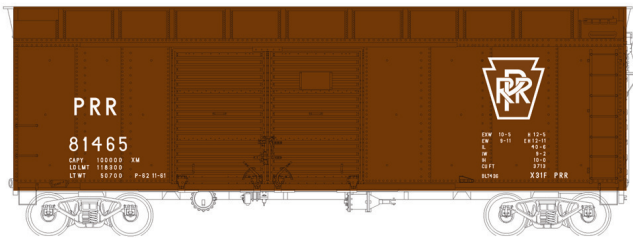

HO RTR K11 Stock & X31f Turtle Roof Box Cars

One piece plastic molded body, under frame, brake wheel, air tank, brake cylinder, triple valve, free rolling trucks with metal wheels and knuckle couplers. \$24.95 each

K11 Stock Car

PRR Silver Roof
 #41035 Road #130530
 #41036 Road #130541
 #41037 Road #130546

PRR Brown Roof
 #41038 Road #130544
 #41039 Road #130531
 #41040 Road #130535

X31f Turtle Roof Box Car

PRR Circle Keystone
 #41065 Road #81201
 #41066 Road #81211
 #41067 Road #81221