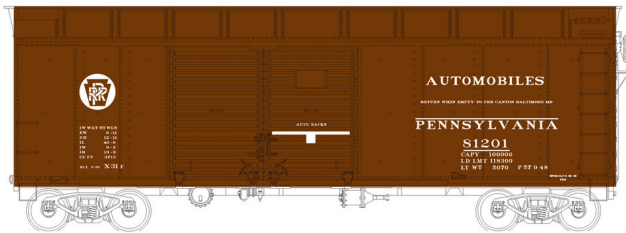

HO RTR K11 Stock & X31f Turtle Roof Box Cars

One piece plastic molded body, under frame, brake wheel, air tank, brake cylinder, triple valve, free rolling trucks with metal wheels and knuckle couplers. \$24.95 each

K11 Stock Car

PRR Silver Roof
 #41035 Road #130530
 #41036 Road #130541
 #41037 Road #130546

PRR Brown Roof
 #41038 Road #130544
 #41039 Road #130531
 #41040 Road #130535

X31f Turtle Roof Box Car

PRR Circle Keystone
 #41065 Road #81201
 #41066 Road #81211
 #41067 Road #81221