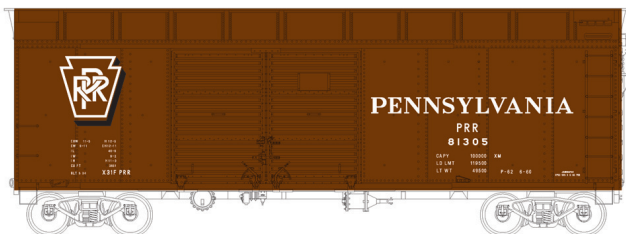

PRR Shadow Keystone
#41071 Road #81305
#41072 Road #81345
#41073 Road #81375