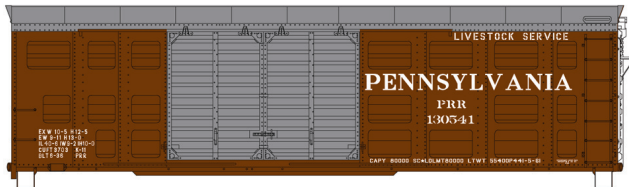

HO RTR K11 Stock & X31f Turtle Roof Box Cars

One piece plastic molded body, under frame, brake wheel, air tank, brake cylinder, triple valve, free rolling trucks with metal wheels and knuckle couplers. \$24.95 each

K11 Stock Car

PRR Silver Roof
 #41035 Road #130530
 #41036 Road #130541
 #41037 Road #130546

PRR Brown Roof
 #41038 Road #130544
 #41039 Road #130531
 #41040 Road #130535

X31f Turtle Roof Box Car

PRR Circle Keystone
 #41065 Road #81201
 #41066 Road #81211
 #41067 Road #81221