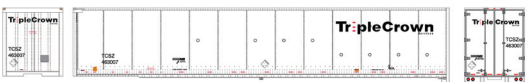

Norfolk Southern  
Dura Plate Wall Triple Crown Medium Logo  
#40825 Road #364150  
#40826 Road #364155  
#40827 Road #364161  
#40828 Road #364168  
#40829 Road #364170  
#40830 Road #364176

Norfolk Southern  
Rivet Side Triple Crown Large Logo  
#40837 Road #460004  
#40838 Road #460006  
#40839 Road #460009  
#40840 Road #460015  
#40841 Road #460018  
#40842 Road #460024