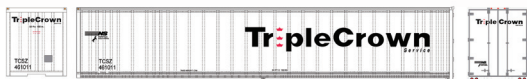

Norfolk Southern  
Dura Plate Wall Triple Crown Medium Logo  
#40825 Road #364150  
#40826 Road #364155  
#40827 Road #364161  
#40828 Road #364168  
#40829 Road #364170  
#40830 Road #364176

Norfolk Southern  
Rivet Side Triple Crown Large Logo  
#40837 Road #460004  
#40838 Road #460006  
#40839 Road #460009  
#40840 Road #460015  
#40841 Road #460018  
#40842 Road #460024