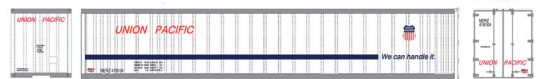

Union Pacific
Rivet Side
#40843 Road #418151
#40844 Road #418154
#40845 Road #418159