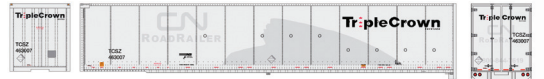

Norfolk Southern, ex CN, Grey with CN decal halo
Dura Plate Wall Triple Crown Medium Logo
#40831 Road #361073
#40832 Road #361095
#40833 Road #361097
#40834 Road #361141
#40835 Road #361161
#40836 Road #361173