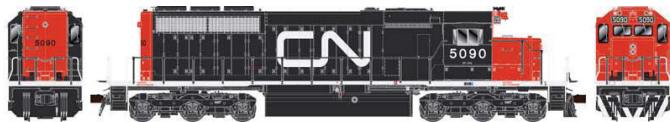

CN Black/Red Noodle Sch. Non Dynamic, Snow shields, No Ditch Lights, 2 Class Lights

- #24967 Cab #5090   #24970 Cab #5090 w/Snd
- #24968 Cab #5094   #24971 Cab #5094 w/Snd
- #24969 Cab #5097   #24972 Cab #5097 w/Snd