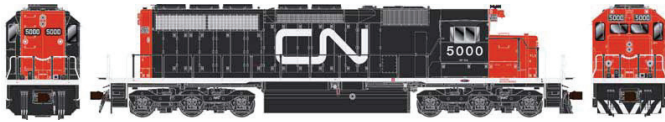

CN Black/Red Noodle Scheme w/Dynamic Brakes, Ditch Lights, Single Class Light

- #24955 Cab #5000   #24958 Cab #5000 w/Snd
- #24956 Cab #5001   #24959 Cab #5001 w/Snd
- #24957 Cab #5003   #24960 Cab #5003 w/Snd