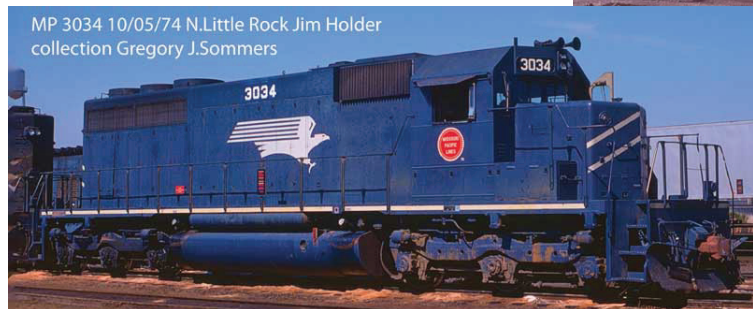

MP 3034 10/05/74 N.Little Rock Jim Holder
collection Gregory J.Sommers

- EMD SD40 MP Screaming Eagle
- #25653 Cab #3034
- #25654 Cab #3045
- #25655 Cab #3034 W/SND
- #25656 Cab #3045 W/SND