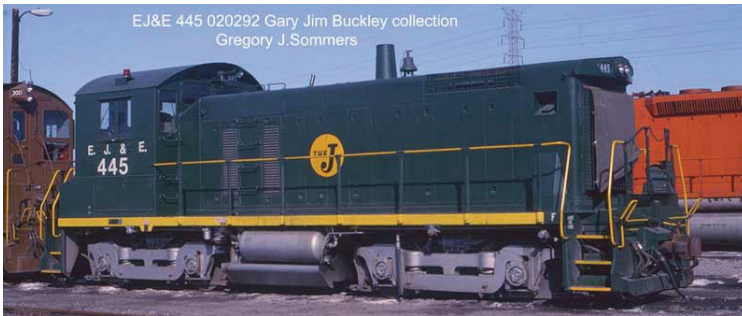

## SW-1001 Locomotive

EJ&E Dark Green/Silver underbody  
W/J-Ball Logo  
#60623 Cab #444  
#60624 Cab #445  
#60625 Cab #444 W/SND  
#60626 Cab #445 W/SND

Corinth & Counce Blue/Yellow  
#60627 Cab #1004  
#60628 Cab #1005  
#60629 Cab #1004 W/SND  
#60630 Cab #1005 W/SND