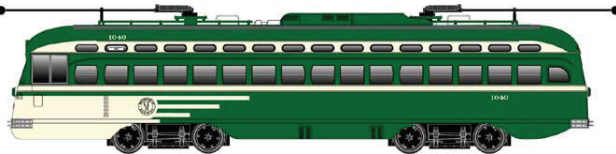

EXECUTIVE LINE

HO Trolleys

F Line PCC Double Pole SF Muni (Green/Cream)
#12569 Car #1040 159.95
#12570 Car #1040 w/LOK sound 259.95

F Line PCC Double Pole St Louis (Red/Cream)
#12571 Car #1050 159.95
#12572 Car #1050 w/LOK sound 259.95

F Line PCC Double Pole Boston (Tangerine/Cream)
#12573 Car #1059 159.95
#12574 Car #1059 w/LOK sound 259.95

F Line PCC Double Pole Pittsburgh (Red/Cream)
#12575 Car #1062 159.95
#12576 Car #1062 w/LOK sound 259.95

F Line PCC Double Pole Baltimore (Blue/Cream)
#12577 Car #1063 159.95
#12578 Car #1063 w/LOK sound 259.95

PCC Single Pole "Safety"
#12610 Car 159.95
#12611 Car w/LOK sound 259.95

PCC Single Pole Philadelphia Green/cream
#12612 Car #2153 159.95
#12613 Car #2159 159.95
#12614 Car #2153 w/LOK sound 259.95
#12615 Car #2159 w/LOK sound 259.95

PCC Single Pole Septa White Body (Blue Red)
#12616 Car #2096 159.95
#12617 Car #2758 159.95
#12618 Car #2096 w/LOK sound 259.95
#12619 Car #2758 w/LOK sound 259.95

PCC Single Pole TTC
#12620 159.95
#12621 159.95
#12622 w/LOK sound 259.95
#12623 w/LOK sound 259.95