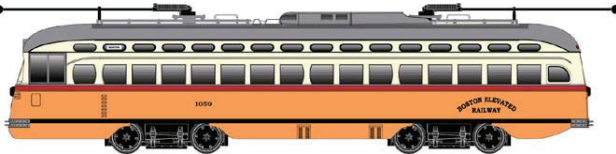

EXECUTIVE LINE

HO Trolleys

F Line PCC Double Pole SF Muni (Green/Cream)
#12569 Car #1040 159.95
#12570 Car #1040 w/LOK sound 259.95

F Line PCC Double Pole St Louis (Red/Cream)
#12571 Car #1050 159.95
#12572 Car #1050 w/LOK sound 259.95

F Line PCC Double Pole Boston (Tangerine/Cream)
#12573 Car #1059 159.95
#12574 Car #1059 w/LOK sound 259.95

F Line PCC Double Pole Pittsburgh (Red/Cream)
#12575 Car #1062 159.95
#12576 Car #1062 w/LOK sound 259.95

F Line PCC Double Pole Baltimore (Blue/Cream)
#12577 Car #1063 159.95
#12578 Car #1063 w/LOK sound 259.95

PCC Single Pole "Safety"
#12610 Car 159.95
#12611 Car w/LOK sound 259.95

PCC Single Pole Philadelphia Green/cream
#12612 Car #2153 159.95
#12613 Car #2159 159.95
#12614 Car #2153 w/LOK sound 259.95
#12615 Car #2159 w/LOK sound 259.95

PCC Single Pole Septa White Body (Blue Red)
#12616 Car #2096 159.95
#12617 Car #2758 159.95
#12618 Car #2096 w/LOK sound 259.95
#12619 Car #2758 w/LOK sound 259.95

PCC Single Pole TTC
#12620 159.95
#12621 159.95
#12622 w/LOK sound 259.95
#12623 w/LOK sound 259.95