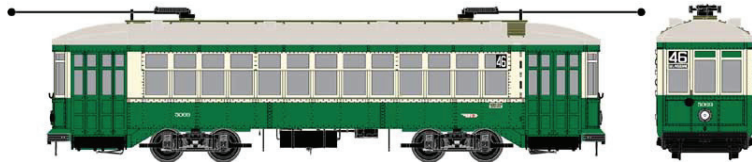

F Line PCC Double Pole Boston (Tangerine/Cream)
#12573 Car #1059 159.95
#12574 Car #1059 w/LOK sound 259.95

F Line PCC Double Pole Pittsburgh (Red/Cream)
#12575 Car #1062 159.95
#12576 Car #1062 w/LOK sound 259.95

F Line PCC Double Pole Baltimore (Blue/Cream)
#12577 Car #1063 159.95
#12578 Car #1063 w/LOK sound 259.95

PCC Single Pole "Safety"
#12610 Car 159.95
#12611 Car w/LOK sound 259.95

PCC Single Pole Philadelphia Green/cream
#12612 Car #2153 159.95
#12613 Car #2159 159.95
#12614 Car #2153 w/LOK sound 259.95
#12615 Car #2159 w/LOK sound 259.95

PCC Single Pole Septa White Body (Blue Red)
#12616 Car #2096 159.95
#12617 Car #2758 159.95
#12618 Car #2096 w/LOK sound 259.95
#12619 Car #2758 w/LOK sound 259.95

PCC Single Pole TTC
#12620 159.95
#12621 159.95
#12622 w/LOK sound 259.95
#12623 w/LOK sound 259.95

EXECUTIVE LINE

HO Trolleys

Chicago "Turtleback"
 #12848 159.95
 #12849 159.95
 #12850 w/LOK sound 259.95
 #12851 w/LOK sound 259.95

Philadelphia (PTC-Green) "Hog Island"
 #12852 159.95
 #12853 " 159.95
 #12854 w/LOK sound 259.95
 #12855 w/LOK sound 259.95