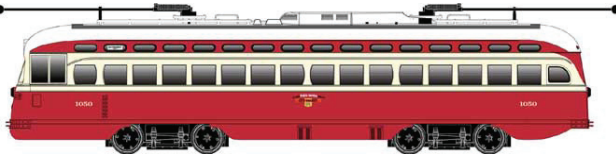

EXECUTIVE LINE

HO Trolleys

F Line PCC Double Pole SF Muni (Green/Cream)
#12569 Car #1040 159.95
#12570 Car #1040 w/LOK sound 259.95

F Line PCC Double Pole St Louis (Red/Cream)
#12571 Car #1050 159.95
#12572 Car #1050 w/LOK sound 259.95

F Line PCC Double Pole Boston (Tangerine/Cream)
#12573 Car #1059 159.95
#12574 Car #1059 w/LOK sound 259.95

F Line PCC Double Pole Pittsburgh (Red/Cream)
#12575 Car #1062 159.95
#12576 Car #1062 w/LOK sound 259.95

F Line PCC Double Pole Baltimore (Blue/Cream)
#12577 Car #1063 159.95
#12578 Car #1063 w/LOK sound 259.95

PCC Single Pole "Safety"
#12610 Car 159.95
#12611 Car w/LOK sound 259.95

PCC Single Pole Philadelphia Green/cream
#12612 Car #2153 159.95
#12613 Car #2159 159.95
#12614 Car #2153 w/LOK sound 259.95
#12615 Car #2159 w/LOK sound 259.95

PCC Single Pole Septa White Body (Blue Red)
#12616 Car #2096 159.95
#12617 Car #2758 159.95
#12618 Car #2096 w/LOK sound 259.95
#12619 Car #2758 w/LOK sound 259.95

PCC Single Pole TTC
#12620 159.95
#12621 159.95
#12622 w/LOK sound 259.95
#12623 w/LOK sound 259.95