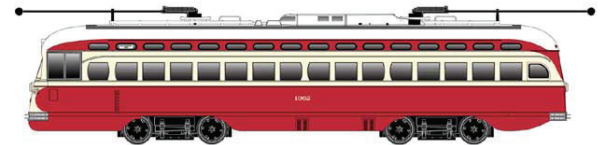

EXECUTIVE LINE

HO Trolleys

F Line PCC Double Pole SF Muni (Green/Cream)
#12569 Car #1040 159.95
#12570 Car #1040 w/LOK sound 259.95

F Line PCC Double Pole St Louis (Red/Cream)
#12571 Car #1050 159.95
#12572 Car #1050 w/LOK sound 259.95

F Line PCC Double Pole Boston (Tangerine/Cream)
#12573 Car #1059 159.95
#12574 Car #1059 w/LOK sound 259.95

F Line PCC Double Pole Pittsburgh (Red/Cream)
#12575 Car #1062 159.95
#12576 Car #1062 w/LOK sound 259.95

F Line PCC Double Pole Baltimore (Blue/Cream)
#12577 Car #1063 159.95
#12578 Car #1063 w/LOK sound 259.95

PCC Single Pole "Safety"
#12610 Car 159.95
#12611 Car w/LOK sound 259.95

PCC Single Pole Philadelphia Green/cream
#12612 Car #2153 159.95
#12613 Car #2159 159.95
#12614 Car #2153 w/LOK sound 259.95
#12615 Car #2159 w/LOK sound 259.95

PCC Single Pole Septa White Body (Blue Red)
#12616 Car #2096 159.95
#12617 Car #2758 159.95
#12618 Car #2096 w/LOK sound 259.95
#12619 Car #2758 w/LOK sound 259.95

PCC Single Pole TTC
#12620 159.95
#12621 159.95
#12622 w/LOK sound 259.95
#12623 w/LOK sound 259.95