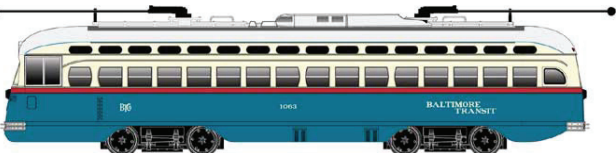

EXECUTIVE LINE

HO Trolleys

F Line PCC Double Pole SF Muni (Green/Cream)
#12569 Car #1040 159.95
#12570 Car #1040 w/LOK sound 259.95

F Line PCC Double Pole St Louis (Red/Cream)
#12571 Car #1050 159.95
#12572 Car #1050 w/LOK sound 259.95

F Line PCC Double Pole Boston (Tangerine/Cream)
#12573 Car #1059 159.95
#12574 Car #1059 w/LOK sound 259.95

F Line PCC Double Pole Pittsburgh (Red/Cream)
#12575 Car #1062 159.95
#12576 Car #1062 w/LOK sound 259.95

F Line PCC Double Pole Baltimore (Blue/Cream)
#12577 Car #1063 159.95
#12578 Car #1063 w/LOK sound 259.95

PCC Single Pole "Safety"
#12610 Car 159.95
#12611 Car w/LOK sound 259.95

PCC Single Pole Philadelphia Green/cream
#12612 Car #2153 159.95
#12613 Car #2159 159.95
#12614 Car #2153 w/LOK sound 259.95
#12615 Car #2159 w/LOK sound 259.95

PCC Single Pole Septa White Body (Blue Red)
#12616 Car #2096 159.95
#12617 Car #2758 159.95
#12618 Car #2096 w/LOK sound 259.95
#12619 Car #2758 w/LOK sound 259.95

PCC Single Pole TTC
#12620 159.95
#12621 159.95
#12622 w/LOK sound 259.95
#12623 w/LOK sound 259.95