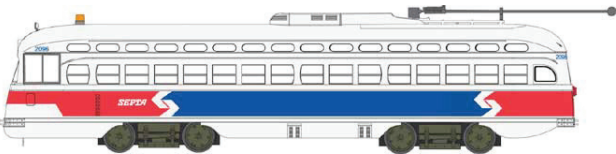

EXECUTIVE LINE

HO Trolleys

F Line PCC Double Pole SF Muni (Green/Cream)
#12569 Car #1040 159.95
#12570 Car #1040 w/LOK sound 259.95

F Line PCC Double Pole St Louis (Red/Cream)
#12571 Car #1050 159.95
#12572 Car #1050 w/LOK sound 259.95

F Line PCC Double Pole Boston (Tangerine/Cream)
#12573 Car #1059 159.95
#12574 Car #1059 w/LOK sound 259.95

F Line PCC Double Pole Pittsburgh (Red/Cream)
#12575 Car #1062 159.95
#12576 Car #1062 w/LOK sound 259.95

F Line PCC Double Pole Baltimore (Blue/Cream)
#12577 Car #1063 159.95
#12578 Car #1063 w/LOK sound 259.95

PCC Single Pole "Safety"
#12610 Car 159.95
#12611 Car w/LOK sound 259.95

PCC Single Pole Philadelphia Green/cream
#12612 Car #2153 159.95
#12613 Car #2159 159.95
#12614 Car #2153 w/LOK sound 259.95
#12615 Car #2159 w/LOK sound 259.95

PCC Single Pole Septa White Body (Blue Red)
#12616 Car #2096 159.95
#12617 Car #2758 159.95
#12618 Car #2096 w/LOK sound 259.95
#12619 Car #2758 w/LOK sound 259.95

PCC Single Pole TTC
#12620 159.95
#12621 159.95
#12622 w/LOK sound 259.95
#12623 w/LOK sound 259.95