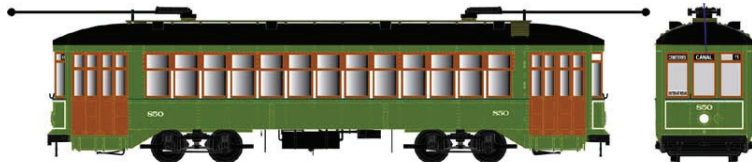

PCC Single Pole Septa White Body (Blue Red)
#12616 Car #2096 159.95
#12617 Car #2758 159.95
#12618 Car #2096 w/LOK sound 259.95
#12619 Car #2758 w/LOK sound 259.95

PCC Single Pole TTC
#12620 159.95
#12621 159.95
#12622 w/LOK sound 259.95
#12623 w/LOK sound 259.95

EXECUTIVE LINE

HO Trolleys

Chicago "Turtleback"
 #12848 159.95
 #12849 159.95
 #12850 w/LOK sound 259.95
 #12851 w/LOK sound 259.95

Philadelphia (PTC-Green) "Hog Island"
 #12852 159.95
 #12853 " 159.95
 #12854 w/LOK sound 259.95
 #12855 w/LOK sound 259.95

New Orleans
 #12856 #832 "Desire" 159.95
 #12859 #832 "Desire" w/LOK sound 259.95

#12857 #836 "St. Charles" 159.95
 #12860 #836 "St. Charles" w/LOK sound 259.95

#12858 #850 "Canal" 159.95
 #12861 #850 "Canal" w/LOK sound 259.95