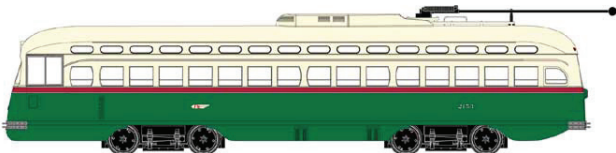

EXECUTIVE LINE

HO Trolleys

F Line PCC Double Pole SF Muni (Green/Cream)
#12569 Car #1040 159.95
#12570 Car #1040 w/LOK sound 259.95

F Line PCC Double Pole St Louis (Red/Cream)
#12571 Car #1050 159.95
#12572 Car #1050 w/LOK sound 259.95

F Line PCC Double Pole Boston (Tangerine/Cream)
#12573 Car #1059 159.95
#12574 Car #1059 w/LOK sound 259.95

F Line PCC Double Pole Pittsburgh (Red/Cream)
#12575 Car #1062 159.95
#12576 Car #1062 w/LOK sound 259.95

F Line PCC Double Pole Baltimore (Blue/Cream)
#12577 Car #1063 159.95
#12578 Car #1063 w/LOK sound 259.95

PCC Single Pole "Safety"
#12610 Car 159.95
#12611 Car w/LOK sound 259.95

PCC Single Pole Philadelphia Green/cream
#12612 Car #2153 159.95
#12613 Car #2159 159.95
#12614 Car #2153 w/LOK sound 259.95
#12615 Car #2159 w/LOK sound 259.95

PCC Single Pole Septa White Body (Blue Red)
#12616 Car #2096 159.95
#12617 Car #2758 159.95
#12618 Car #2096 w/LOK sound 259.95
#12619 Car #2758 w/LOK sound 259.95

PCC Single Pole TTC
#12620 159.95
#12621 159.95
#12622 w/LOK sound 259.95
#12623 w/LOK sound 259.95