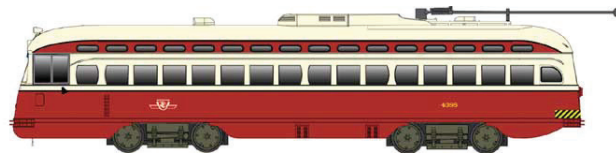

F Line PCC Double Pole Boston (Tangerine/Cream)
#12573 Car #1059 159.95
#12574 Car #1059 w/LOK sound 259.95

F Line PCC Double Pole Pittsburgh (Red/Cream)
#12575 Car #1062 159.95
#12576 Car #1062 w/LOK sound 259.95

F Line PCC Double Pole Baltimore (Blue/Cream)
#12577 Car #1063 159.95
#12578 Car #1063 w/LOK sound 259.95

PCC Single Pole "Safety"
#12610 Car 159.95
#12611 Car w/LOK sound 259.95

PCC Single Pole Philadelphia Green/cream
#12612 Car #2153 159.95
#12613 Car #2159 159.95
#12614 Car #2153 w/LOK sound 259.95
#12615 Car #2159 w/LOK sound 259.95

PCC Single Pole Septa White Body (Blue Red)
#12616 Car #2096 159.95
#12617 Car #2758 159.95
#12618 Car #2096 w/LOK sound 259.95
#12619 Car #2758 w/LOK sound 259.95

PCC Single Pole TTC
#12620 159.95
#12621 159.95
#12622 w/LOK sound 259.95
#12623 w/LOK sound 259.95