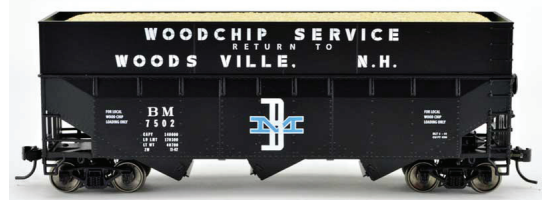

B&M

- #42576 Road #7505 Blt 6-49
- #42577 Road #7507 Blt 6-49
- #42578 Road #7512 Blt 6-49