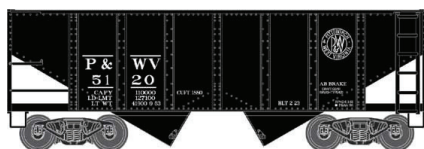

P&WV U Channel
#41395 Road #5120
#41396 Road #5139
#41397 Road #5144