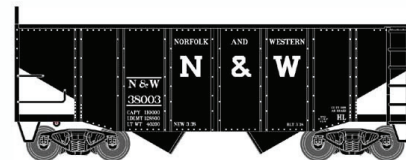

N&W Peaked End
#41404 Road #38003
#41405 Road #38136
#41406 Road #38248