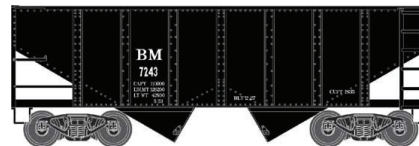

BM U Channel
#41392 Road #7243
#41393 Road #7248
#41394 Road #7254