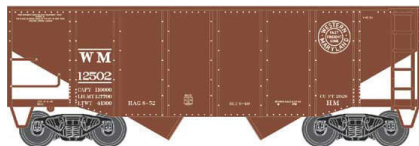

WM Circle
#41389 Road #12502
#41390 Road #12532
#41391 Road #12596